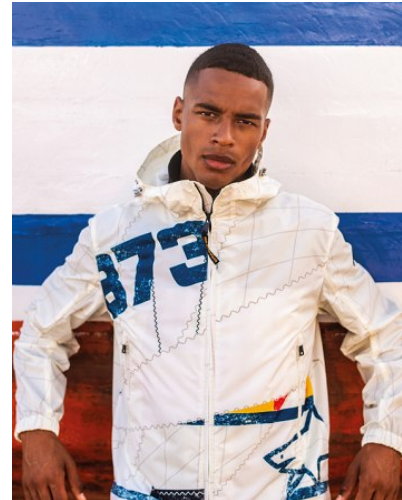

VNY

Height 6'2" Waist 30.5" Suit 38" L Inseam 34" Eyes Brown Hair Brown

928 Broadway, Suite 700, New York, NY 10010 NEW YORK USA 10001 T: +1 212-206-1012

WNY

Height 6'2" Waist 30.5" Suit 38" L Inseam 34" Eyes Brown Hair Brown

928 Broadway, Suite 700, New York, NY 10010 NEW YORK USA 10001 T: +1 212-206-1012

WNY

Height 6'2" Waist 30.5" Suit 38" L Inseam 34" Eyes Brown Hair Brown

928 Broadway, Suite 700, New York, NY 10010 NEW YORK USA 10001 T: +1 212-206-1012

WNY

Height 6'2" Waist 30.5" Suit 38" L Inseam 34" Eyes Brown Hair Brown

928 Broadway, Suite 700, New York, NY 10010 NEW YORK USA 10001 T: +1 212-206-1012

VNY

Height 6'2" Waist 30.5" Suit 38" L Inseam 34" Eyes Brown Hair Brown