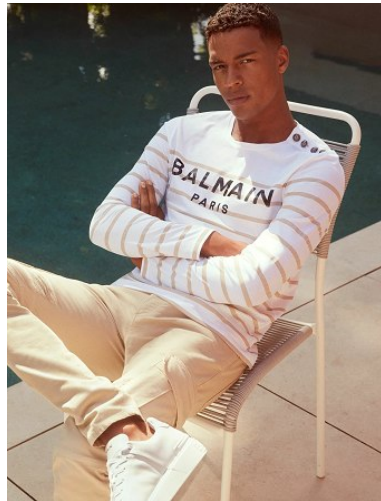

WNY

Height 6'2" Waist 30.5" Suit 38" L Inseam 34" Eyes Brown Hair Brown

928 Broadway, Suite 700, New York, NY 10010 NEW YORK USA 10001 T: +1 212-206-1012