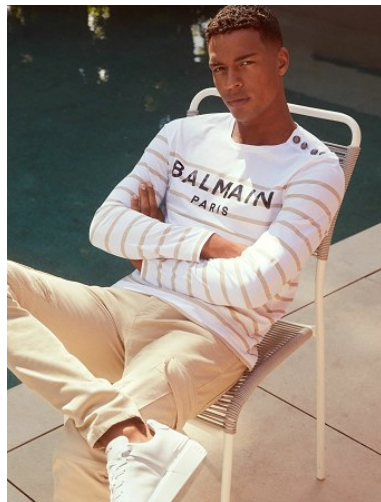

WNY

Height 6'2" Waist 30.5" Suit 38" L Inseam 34" Eyes Brown Hair Brown

928 Broadway, Suite 700, New York, NY 10010 NEW YORK USA 10001 T: +1 212-206-1012