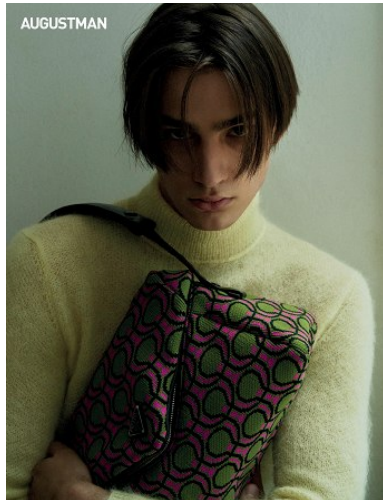

# WNY

Height 6'2.5" Waist 30" Suit 38" L Inseam 34" Eyes Hazel Hair Brown

928 Broadway, Suite 700, New York, NY 10010 NEW YORK USA 10001 T: +1 212-206-1012

# WNY

GIVENCHY

Height 6'2.5" Waist 30" Suit 38" L Inseam 34" Eyes Hazel Hair Brown

928 Broadway, Suite 700, New York, NY 10010 NEW YORK USA 10001 T: +1 212-206-1012