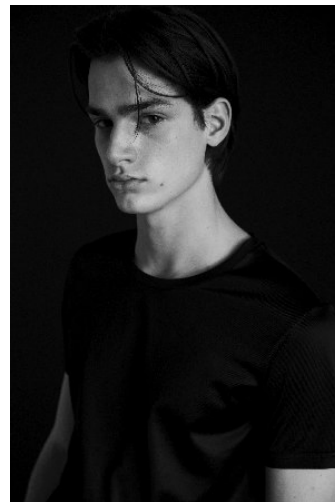

# WNY

Height 6'2.5" Waist 30" Suit 38" L Inseam 34" Eyes Hazel Hair Brown

928 Broadway, Suite 700, New York, NY 10010 NEW YORK USA 10001 T: +1 212-206-1012

# WNY

GIVENCHY

Height 6'2.5" Waist 30" Suit 38" L Inseam 34" Eyes Hazel Hair Brown

928 Broadway, Suite 700, New York, NY 10010 NEW YORK USA 10001 T: +1 212-206-1012