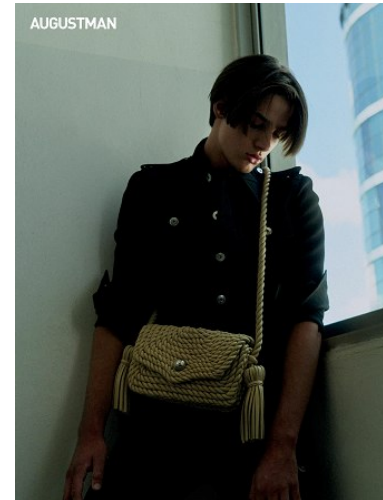

# WNY

Height 6'2.5" Waist 30" Suit 38" L Inseam 34" Eyes Hazel Hair Brown

928 Broadway, Suite 700, New York, NY 10010 NEW YORK USA 10001 T: +1 212-206-1012