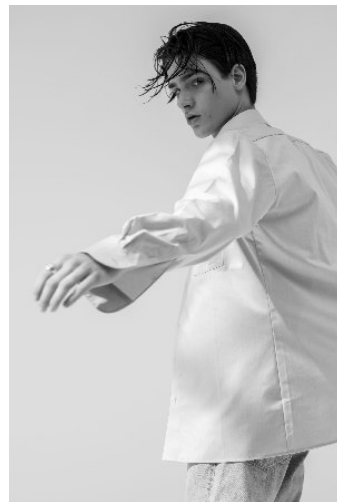

WNY

Height 6'2.5" Waist 30" Suit 38" L Inseam 34" Eyes Hazel Hair Brown

928 Broadway, Suite 700, New York, NY 10010 NEW YORK USA 10001 T: +1 212-206-1012