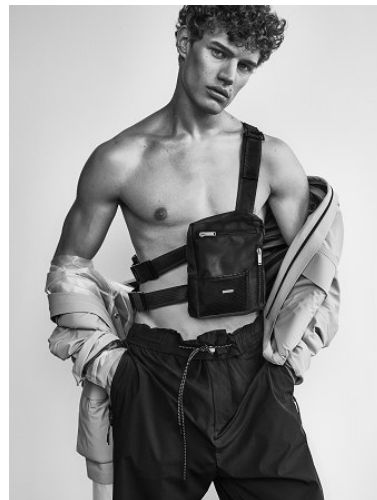

VNY

Height 6'1" Waist 30" Suit 38" R Inseam 32" Eyes Blue Hair Blonde

928 Broadway, Suite 700, New York, NY 10010 NEW YORK USA 10001 T: +1 212-206-1012