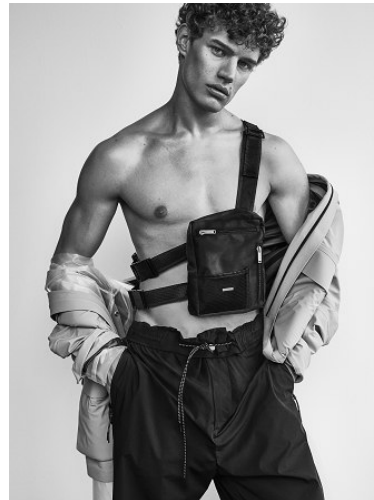

VNY

Height 6'1" Waist 30" Suit 38" R Inseam 32" Eyes Blue Hair Blonde

928 Broadway, Suite 700, New York, NY 10010 NEW YORK USA 10001 T: +1 212-206-1012