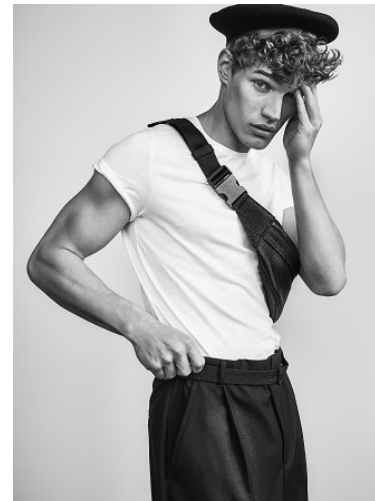

VNY

Height 6'1" Waist 30" Suit 38" R Inseam 32" Eyes Blue Hair Blonde

928 Broadway, Suite 700, New York, NY 10010 NEW YORK USA 10001 T: +1 212-206-1012