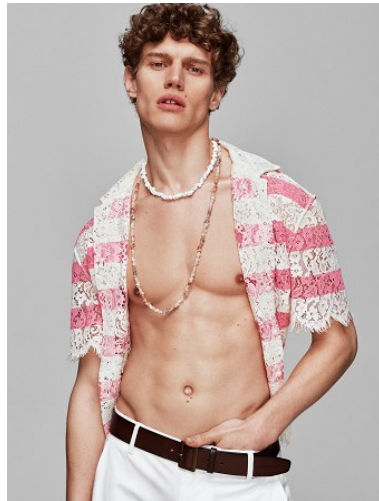

WNY

Height 6'1" Waist 30" Suit 38" R Inseam 32" Eyes Blue Hair Blonde

928 Broadway, Suite 700, New York, NY 10010 NEW YORK USA 10001 T: +1 212-206-1012

WNY

Height 6'1" Waist 30" Suit 38" R Inseam 32" Eyes Blue Hair Blonde

928 Broadway, Suite 700, New York, NY 10010 NEW YORK USA 10001 T: +1 212-206-1012

WNY

Height 6'1" Waist 30" Suit 38" R Inseam 32" Eyes Blue Hair Blonde

928 Broadway, Suite 700, New York, NY 10010 NEW YORK USA 10001 T: +1 212-206-1012