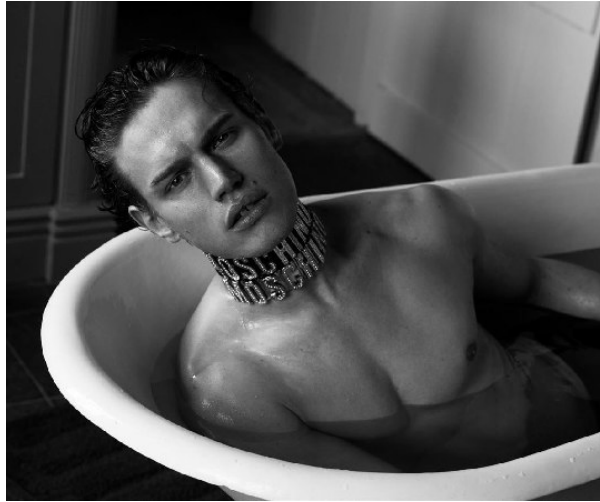

VNY

Height 6'1" Waist 30" Suit 38" R Inseam 32" Eyes Blue Hair Blonde

928 Broadway, Suite 700, New York, NY 10010 NEW YORK USA 10001 T: +1 212-206-1012