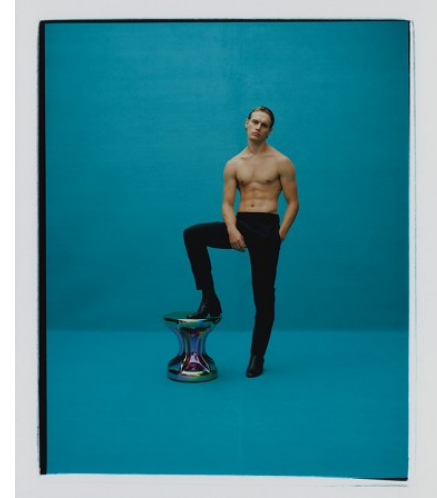

WNY

Height 6'1" Waist 30" Suit 38" R Inseam 32" Eyes Blue Hair Blonde

928 Broadway, Suite 700, New York, NY 10010 NEW YORK USA 10001 T: +1 212-206-1012

WNY

Height 6'1" Waist 30" Suit 38" R Inseam 32" Eyes Blue Hair Blonde

928 Broadway, Suite 700, New York, NY 10010 NEW YORK USA 10001 T: +1 212-206-1012

WNY

Height 6'1" Waist 30" Suit 38" R Inseam 32" Eyes Blue Hair Blonde

928 Broadway, Suite 700, New York, NY 10010 NEW YORK USA 10001 T: +1 212-206-1012