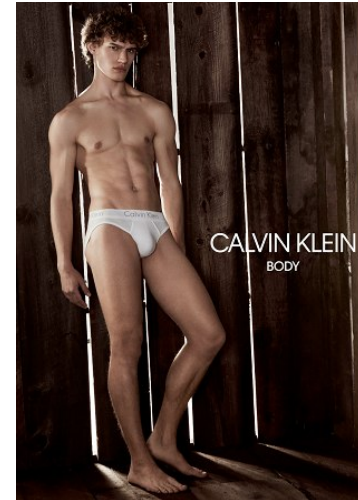

WNY

Height 6'1" Waist 30" Suit 38" R Inseam 32" Eyes Blue Hair Blonde

928 Broadway, Suite 700, New York, NY 10010 NEW YORK USA 10001 T: +1 212-206-1012

WNY

Height 6'1" Waist 30" Suit 38" R Inseam 32" Eyes Blue Hair Blonde

928 Broadway, Suite 700, New York, NY 10010 NEW YORK USA 10001 T: +1 212-206-1012

WNY

Height 6'1" Waist 30" Suit 38" R Inseam 32" Eyes Blue Hair Blonde

928 Broadway, Suite 700, New York, NY 10010 NEW YORK USA 10001 T: +1 212-206-1012