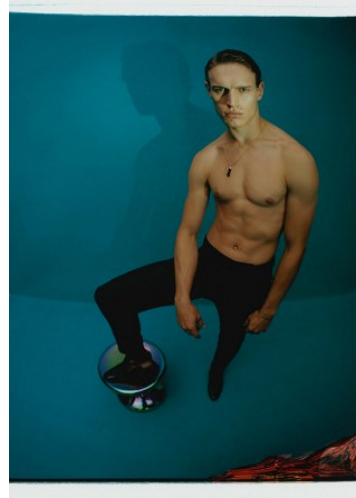

WNY

Height 6'1" Waist 30" Suit 38" R Inseam 32" Eyes Blue Hair Blonde

928 Broadway, Suite 700, New York, NY 10010 NEW YORK USA 10001 T: +1 212-206-1012

WNY

Height 6'1" Waist 30" Suit 38" R Inseam 32" Eyes Blue Hair Blonde

928 Broadway, Suite 700, New York, NY 10010 NEW YORK USA 10001 T: +1 212-206-1012

WNY

Height 6'1" Waist 30" Suit 38" R Inseam 32" Eyes Blue Hair Blonde

928 Broadway, Suite 700, New York, NY 10010 NEW YORK USA 10001 T: +1 212-206-1012