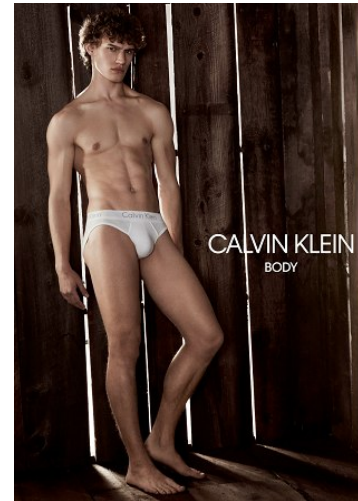

WNY

Height 6'1" Waist 30" Suit 38" R Inseam 32" Eyes Blue Hair Blonde

928 Broadway, Suite 700, New York, NY 10010 NEW YORK USA 10001 T: +1 212-206-1012

WNY

Height 6'1" Waist 30" Suit 38" R Inseam 32" Eyes Blue Hair Blonde

928 Broadway, Suite 700, New York, NY 10010 NEW YORK USA 10001 T: +1 212-206-1012

WNY

Height 6'1" Waist 30" Suit 38" R Inseam 32" Eyes Blue Hair Blonde

928 Broadway, Suite 700, New York, NY 10010 NEW YORK USA 10001 T: +1 212-206-1012