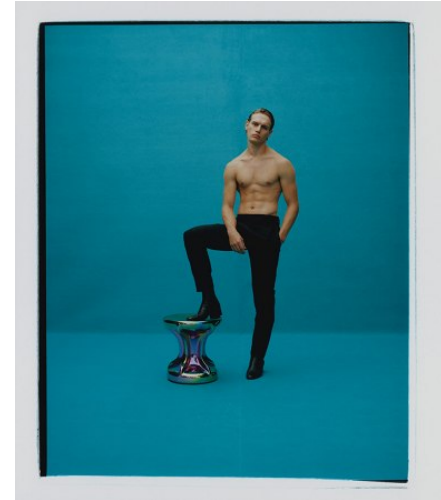

WNY

Height 6'1" Waist 30" Suit 38" R Inseam 32" Eyes Blue Hair Blonde

928 Broadway, Suite 700, New York, NY 10010 NEW YORK USA 10001 T: +1 212-206-1012

WNY

Height 6'1" Waist 30" Suit 38" R Inseam 32" Eyes Blue Hair Blonde

928 Broadway, Suite 700, New York, NY 10010 NEW YORK USA 10001 T: +1 212-206-1012

WNY

Height 6'1" Waist 30" Suit 38" R Inseam 32" Eyes Blue Hair Blonde

928 Broadway, Suite 700, New York, NY 10010 NEW YORK USA 10001 T: +1 212-206-1012