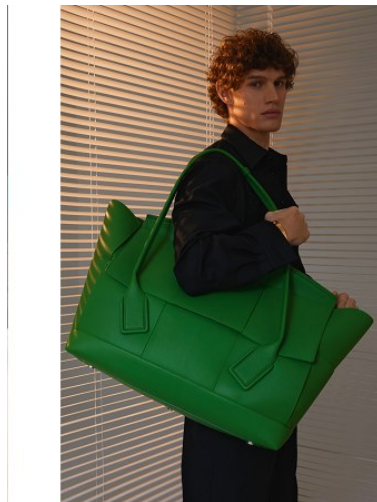

WNY

Height 6'1" Waist 30" Suit 38" R Inseam 32" Eyes Blue Hair Blonde

928 Broadway, Suite 700, New York, NY 10010 NEW YORK USA 10001 T: +1 212-206-1012

WNY

Height 6'1" Waist 30" Suit 38" R Inseam 32" Eyes Blue Hair Blonde

928 Broadway, Suite 700, New York, NY 10010 NEW YORK USA 10001 T: +1 212-206-1012

WNY

Height 6'1" Waist 30" Suit 38" R Inseam 32" Eyes Blue Hair Blonde

928 Broadway, Suite 700, New York, NY 10010 NEW YORK USA 10001 T: +1 212-206-1012