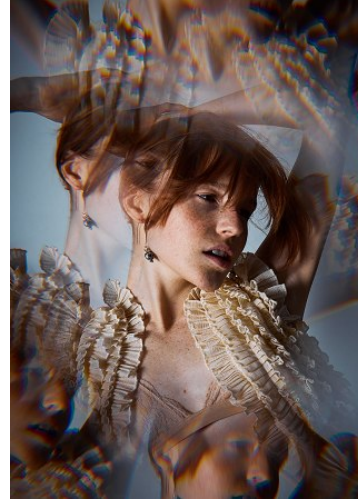

WNY

Height 5'7" Waist 24" Bust 31.5 Shoes 7.5 Eyes Hazel Hair Red

928 Broadway, Suite 700, New York, NY 10010 NEW YORK USA 10001 T: +1 212-206-1012

WNY

Height 5'7" Waist 24" Bust 31.5 Shoes 7.5 Eyes Hazel Hair Red

928 Broadway, Suite 700, New York, NY 10010 NEW YORK USA 10001 T: +1 212-206-1012

VNY

Height 5'7" Waist 24" Bust 31.5 Shoes 7.5 Eyes Hazel Hair Red

928 Broadway, Suite 700, New York, NY 10010 NEW YORK USA 10001 T: +1 212-206-1012