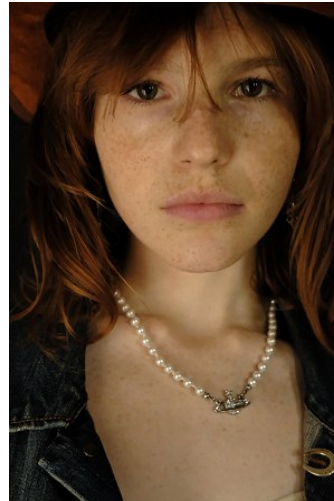

WNY

Height 5'7" Waist 24" Bust 31.5 Shoes 7.5 Eyes Hazel Hair Red

928 Broadway, Suite 700, New York, NY 10010 NEW YORK USA 10001 T: +1 212-206-1012

WNY

Height 5'7" Waist 24" Bust 31.5 Shoes 7.5 Eyes Hazel Hair Red

928 Broadway, Suite 700, New York, NY 10010 NEW YORK USA 10001 T: +1 212-206-1012

VNY

Height 5'7" Waist 24" Bust 31.5 Shoes 7.5 Eyes Hazel Hair Red

928 Broadway, Suite 700, New York, NY 10010 NEW YORK USA 10001 T: +1 212-206-1012

WNY

Height 5'7" Waist 24" Bust 31.5 Shoes 7.5 Eyes Hazel Hair Red

928 Broadway, Suite 700, New York, NY 10010 NEW YORK USA 10001 T: +1 212-206-1012