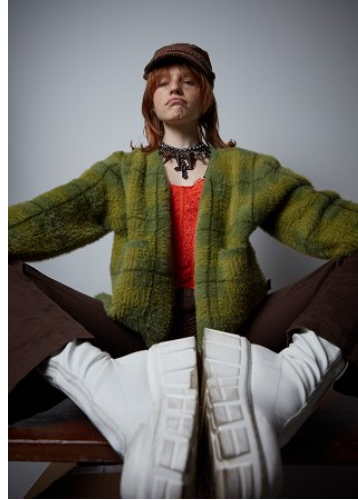

WNY

Height 5'7" Waist 24" Bust 31.5 Shoes 7.5 Eyes Hazel Hair Red

928 Broadway, Suite 700, New York, NY 10010 NEW YORK USA 10001 T: +1 212-206-1012

WNY

Height 5'7" Waist 24" Bust 31.5 Shoes 7.5 Eyes Hazel Hair Red

928 Broadway, Suite 700, New York, NY 10010 NEW YORK USA 10001 T: +1 212-206-1012

VNY

Height 5'7" Waist 24" Bust 31.5 Shoes 7.5 Eyes Hazel Hair Red

928 Broadway, Suite 700, New York, NY 10010 NEW YORK USA 10001 T: +1 212-206-1012