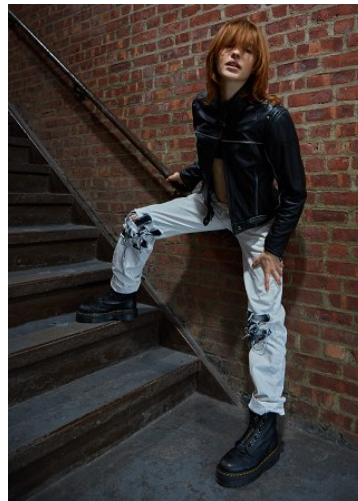

WNY

Height 5'7" Waist 24" Bust 31.5 Shoes 7.5 Eyes Hazel Hair Red

928 Broadway, Suite 700, New York, NY 10010 NEW YORK USA 10001 T: +1 212-206-1012

WNY

Height 5'7" Waist 24" Bust 31.5 Shoes 7.5 Eyes Hazel Hair Red

928 Broadway, Suite 700, New York, NY 10010 NEW YORK USA 10001 T: +1 212-206-1012

VNY

Height 5'7" Waist 24" Bust 31.5 Shoes 7.5 Eyes Hazel Hair Red

928 Broadway, Suite 700, New York, NY 10010 NEW YORK USA 10001 T: +1 212-206-1012