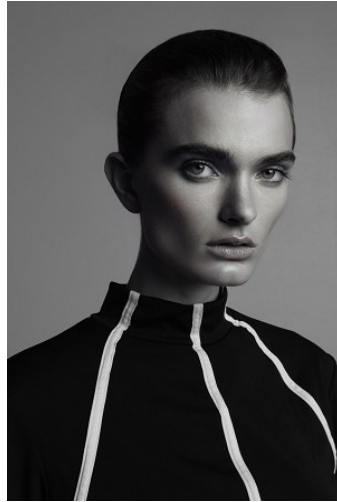

WNY

Height 5'7.5" Waist 22" Bust 30 Shoes 9 Eyes Hazel Hair Brown

928 Broadway, Suite 700, New York, NY 10010 NEW YORK USA 10001 T: +1 212-206-1012

VNY

Height 5'7.5" Waist 22" Bust 30 Shoes 9 Eyes Hazel Hair Brown