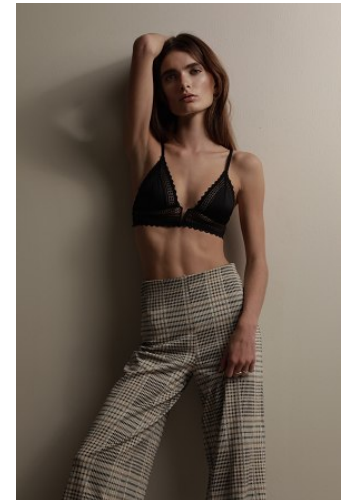

WNY

Height 5'7.5" Waist 22" Bust 30 Shoes 9 Eyes Hazel Hair Brown

928 Broadway, Suite 700, New York, NY 10010 NEW YORK USA 10001 T: +1 212-206-1012

VNY

Height 5'7.5" Waist 22" Bust 30 Shoes 9 Eyes Hazel Hair Brown