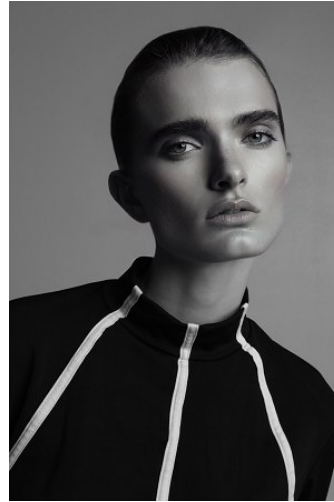

WNY

Height 5'7.5" Waist 22" Bust 30 Shoes 9 Eyes Hazel Hair Brown

928 Broadway, Suite 700, New York, NY 10010 NEW YORK USA 10001 T: +1 212-206-1012

VNY

Height 5'7.5" Waist 22" Bust 30 Shoes 9 Eyes Hazel Hair Brown