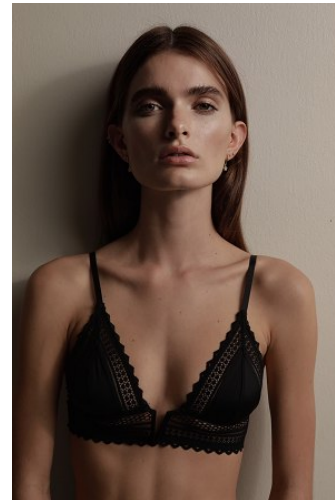

WNY

Height 5'7.5" Waist 22" Bust 30 Shoes 9 Eyes Hazel Hair Brown

928 Broadway, Suite 700, New York, NY 10010 NEW YORK USA 10001 T: +1 212-206-1012

VNY

Height 5'7.5" Waist 22" Bust 30 Shoes 9 Eyes Hazel Hair Brown