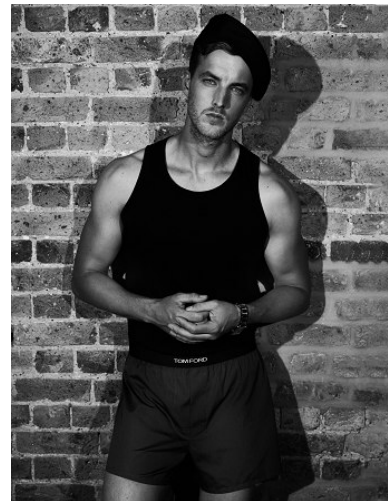

WNY

Height 6'2.5" Waist 30.5" Suit 40" R Inseam 32.5" Eyes Blue Hair Brown

928 Broadway, Suite 700, New York, NY 10010 NEW YORK USA 10001 T: +1 212-206-1012

VNY

Height 6'2.5" Waist 30.5" Suit 40" R Inseam 32.5" Eyes Blue Hair Brown

928 Broadway, Suite 700, New York, NY 10010 NEW YORK USA 10001 T: +1 212-206-1012

WNY

CANALI
1934

Height 6'2.5" Waist 30.5" Suit 40" R Inseam 32.5" Eyes Blue Hair Brown

928 Broadway, Suite 700, New York, NY 10010 NEW YORK USA 10001 T: +1 212-206-1012