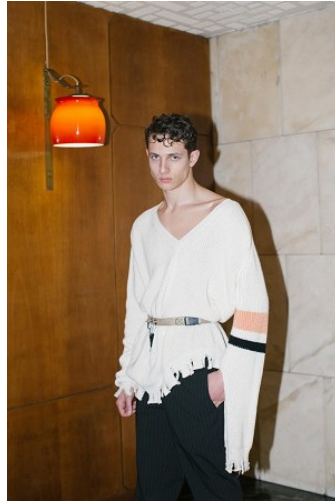

WNY

Height 6'2" Waist 30" Suit 38" L Inseam 34" Eyes Blue Hair Light Brown

928 Broadway, Suite 700, New York, NY 10010 NEW YORK USA 10001 T: +1 212-206-1012