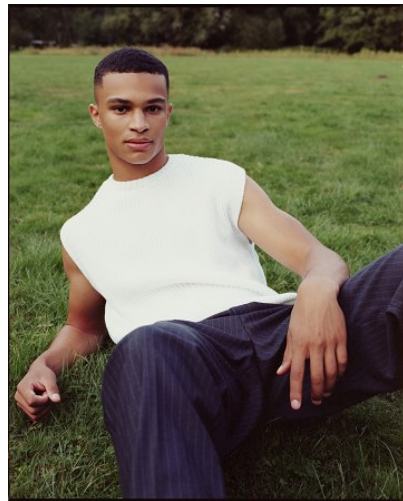

WNY

Height 6'1.5" Waist 30" Suit 38" R Inseam 32" Eyes Brown Hair Black

928 Broadway, Suite 700, New York, NY 10010 NEW YORK USA 10001 T: +1 212-206-1012

WNY

Height 6'1.5" Waist 30" Suit 38" R Inseam 32" Eyes Brown Hair Black