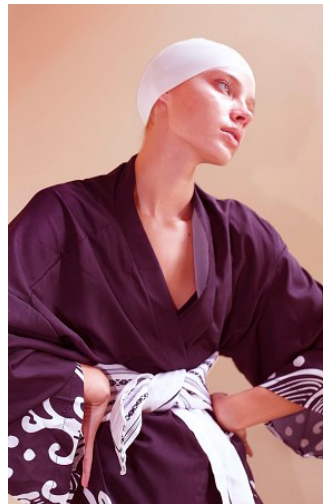

VNY

Hip 34

Height 5'9" Waist 24" Bust 32

•

Shoes 7.5 Eyes Grey Hair Blonde

928 Broadway, Suite 700, New York, NY 10010 NEW YORK USA 10001 T: +1 212-206-1012