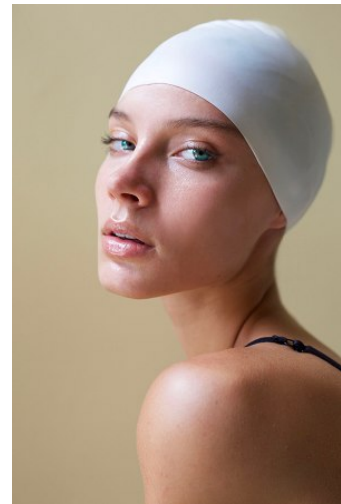

VNY

Height 5'9" Waist 24" Bust 32

•

Shoes 7.5 Eyes Grey Hair Blonde

928 Broadway, Suite 700, New York, NY 10010 NEW YORK USA 10001 T: +1 212-206-1012

VNY

Height 5'9" Waist 24" Bust 32

•

Shoes 7.5 Eyes Grey Hair Blonde

928 Broadway, Suite 700, New York, NY 10010 NEW YORK USA 10001 T: +1 212-206-1012

VNY

Hip 34

Height 5'9" Waist 24" Bust 32

•

Shoes 7.5 Eyes Grey Hair Blonde

928 Broadway, Suite 700, New York, NY 10010 NEW YORK USA 10001 T: +1 212-206-1012

VNY

Hip 34

Height 5'9" Waist 24" Bust 32

•

Shoes 7.5 Eyes Grey Hair Blonde

928 Broadway, Suite 700, New York, NY 10010 NEW YORK USA 10001 T: +1 212-206-1012

VNY

Hip 34