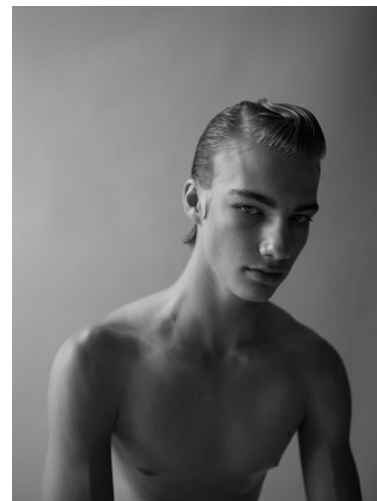

WNY

Height 6'2" Waist 30" Suit 38" L Inseam 34" Eyes Grey Hair Blonde

928 Broadway, Suite 700, New York, NY 10010 NEW YORK USA 10001 T: +1 212-206-1012

WNY

Height 6'2" Waist 30" Suit 38" L Inseam 34" Eyes Grey Hair Blonde

928 Broadway, Suite 700, New York, NY 10010 NEW YORK USA 10001 T: +1 212-206-1012

VNY

Height 6'2" Waist 30" Suit 38" L Inseam 34" Eyes Grey Hair Blonde

928 Broadway, Suite 700, New York, NY 10010 NEW YORK USA 10001 T: +1 212-206-1012