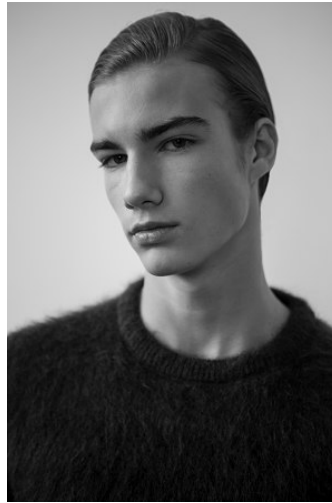

WNY

Height 6'2" Waist 30" Suit 38" L Inseam 34" Eyes Grey Hair Blonde

928 Broadway, Suite 700, New York, NY 10010 NEW YORK USA 10001 T: +1 212-206-1012