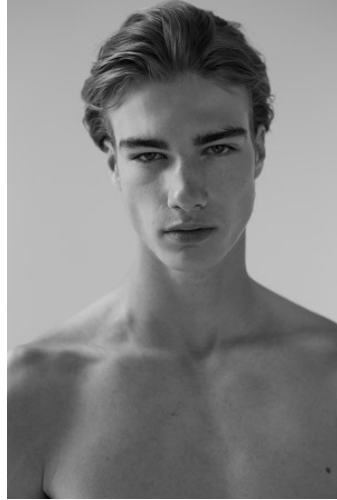

WNY

Height 6'2" Waist 30" Suit 38" L Inseam 34" Eyes Grey Hair Blonde

928 Broadway, Suite 700, New York, NY 10010 NEW YORK USA 10001 T: +1 212-206-1012

WNY

Height 6'2" Waist 30" Suit 38" L Inseam 34" Eyes Grey Hair Blonde

928 Broadway, Suite 700, New York, NY 10010 NEW YORK USA 10001 T: +1 212-206-1012

VNY

Height 6'2" Waist 30" Suit 38" L Inseam 34" Eyes Grey Hair Blonde

928 Broadway, Suite 700, New York, NY 10010 NEW YORK USA 10001 T: +1 212-206-1012