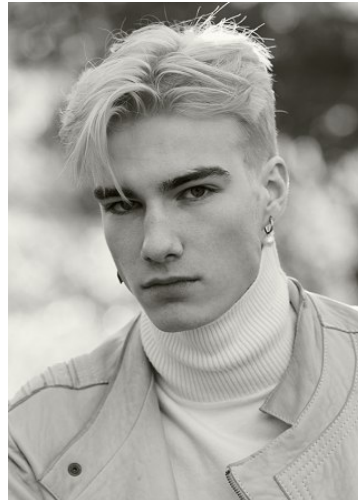

VNY

Height 6'2" Waist 30" Suit 38" L Inseam 34" Eyes Grey Hair Blonde

928 Broadway, Suite 700, New York, NY 10010 NEW YORK USA 10001 T: +1 212-206-1012