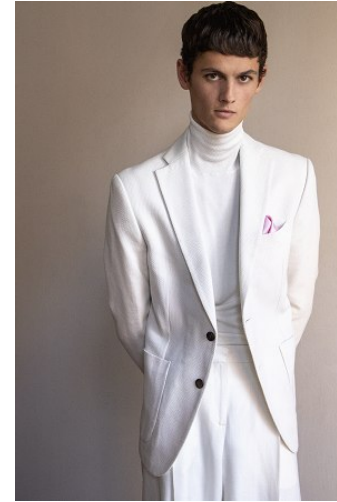

VNY

Height 6'2" Waist 30" Suit 38" L Inseam 34" Eyes Brown Hair Brown

928 Broadway, Suite 700, New York, NY 10010 NEW YORK USA 10001 T: +1 212-206-1012

WNY

Height 6'2" Waist 30" Suit 38" L Inseam 34" Eyes Brown Hair Brown

928 Broadway, Suite 700, New York, NY 10010 NEW YORK USA 10001 T: +1 212-206-1012

WNY

Height 6'2" Waist 30" Suit 38" L Inseam 34" Eyes Brown Hair Brown

928 Broadway, Suite 700, New York, NY 10010 NEW YORK USA 10001 T: +1 212-206-1012