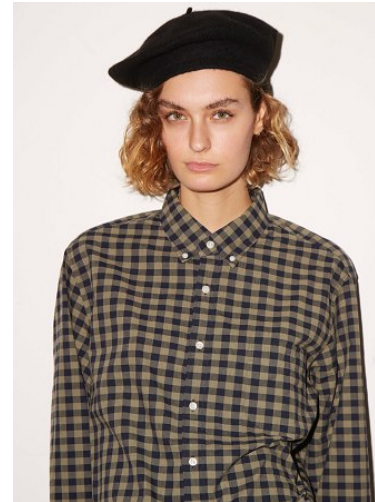

VNY

Height 5'11" Waist 24.5" Bust 32

•

Shoes 10 Eyes Hazel Hair Light Brown

928 Broadway, Suite 700, New York, NY 10010 NEW YORK USA 10001 T: +1 212-206-1012