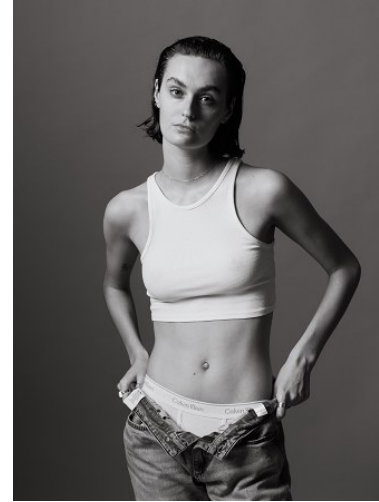

VNY

Height 5'11" Waist 24.5" Bust 32

•

Shoes 10 Eyes Hazel Hair Light Brown

928 Broadway, Suite 700, New York, NY 10010 NEW YORK USA 10001 T: +1 212-206-1012

VNY

Height 5'11" Waist 24.5" Bust 32

•

Shoes 10 Eyes Hazel Hair Light Brown

928 Broadway, Suite 700, New York, NY 10010 NEW YORK USA 10001 T: +1 212-206-1012

Hip 34

VNY

Height 5'11" Waist 24.5" Bust 32

•

Shoes 10 Eyes Hazel Hair Light Brown

928 Broadway, Suite 700, New York, NY 10010 NEW YORK USA 10001 T: +1 212-206-1012