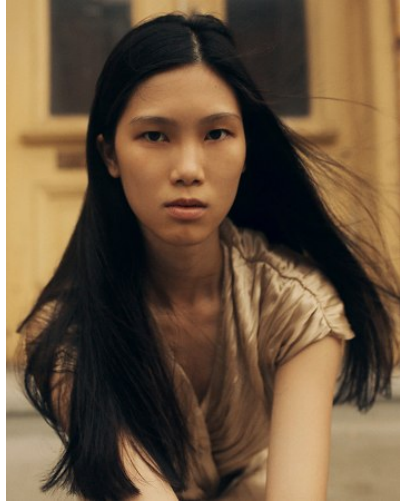

# VNY

Height 5'9" Waist 24" Bust 32

•

Shoes 8.5 Eyes Brown Hair Dark Brown

928 Broadway, Suite 700, New York, NY 10010 NEW YORK USA 10001 T: +1 212-206-1012

Hip 34.5