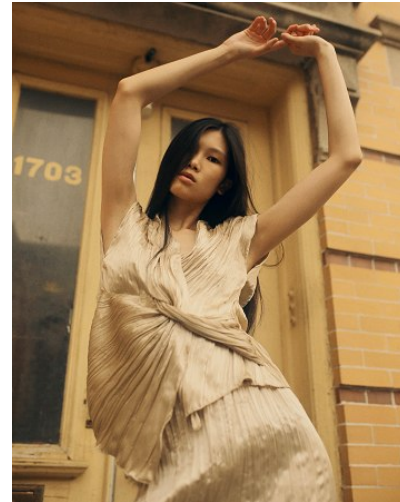

# VNY

Height 5'9" Waist 24" Bust 32

•

Shoes 8.5 Eyes Brown Hair Dark Brown

928 Broadway, Suite 700, New York, NY 10010 NEW YORK USA 10001 T: +1 212-206-1012

Hip 34.5