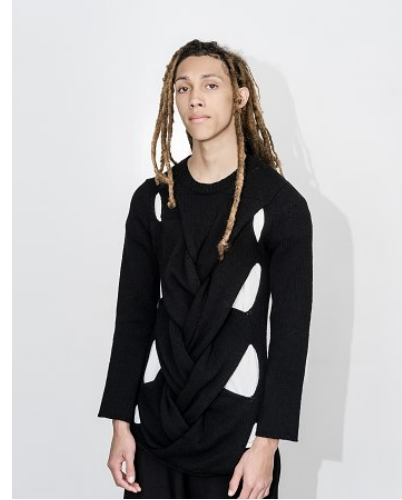

# WNY

Height 5'11" Waist 28" Suit 36" R Inseam 32" Eyes Brown Hair Brown

928 Broadway, Suite 700, New York, NY 10010 NEW YORK USA 10001 T: +1 212-206-1012