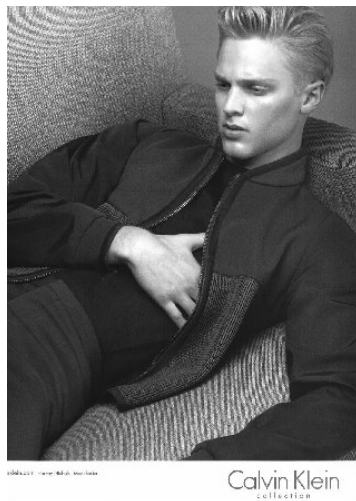

WNY

Height 6'3" Waist 32" Suit 40" L Inseam 34" Eyes Blue Hair Blonde

928 Broadway, Suite 700, New York, NY 10010 NEW YORK USA 10001 T: +1 212-206-1012