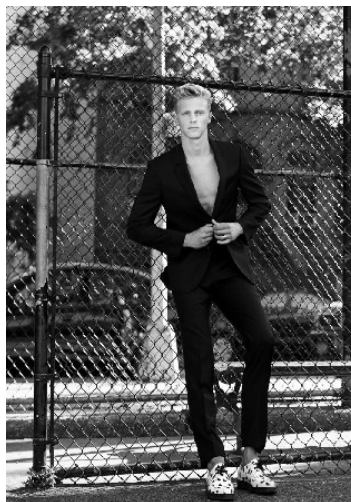

WNY

Height 6'3" Waist 32" Suit 40" L Inseam 34" Eyes Blue Hair Blonde

928 Broadway, Suite 700, New York, NY 10010 NEW YORK USA 10001 T: +1 212-206-1012