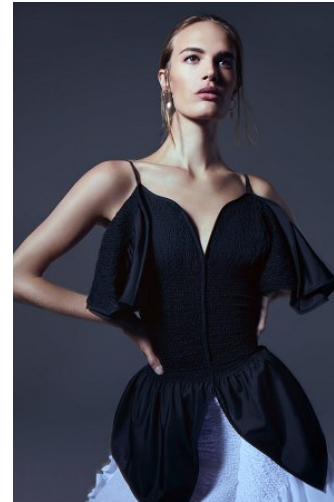

# VNY

Hip 34.5

Waist 23" Bust 30.5

•

Shoes 8 Eyes Brown Hair Dark Blonde

928 Broadway, Suite 700, New York, NY 10010 NEW YORK USA 10001 T: +1 212-206-1012