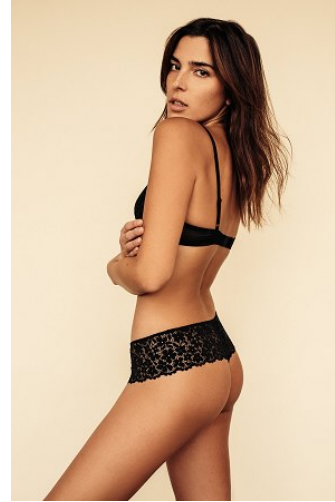

VNY

Height 5'9" Waist 25" Bust 32

•

Shoes 10 Eyes Hazel Hair Brown

928 Broadway, Suite 700, New York, NY 10010 NEW YORK USA 10001 T: +1 212-206-1012

VNY

Hip 36

Height 5'9" Waist 25" Bust 32