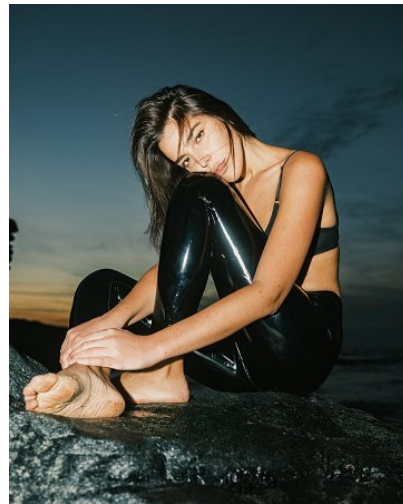

VNY

Height 5'9" Waist 25" Bust 32

•

Shoes 10 Eyes Hazel Hair Brown

928 Broadway, Suite 700, New York, NY 10010 NEW YORK USA 10001 T: +1 212-206-1012