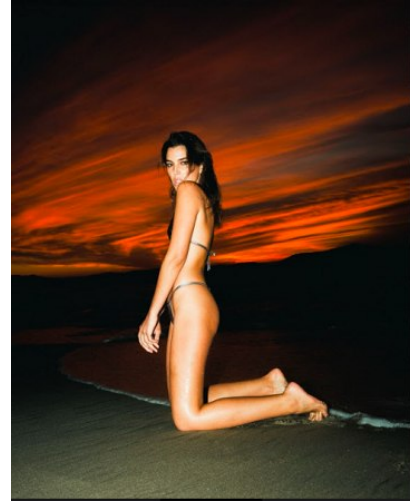

VNY

Height 5'9" Waist 25" Bust 32

•

Shoes 10 Eyes Hazel Hair Brown

928 Broadway, Suite 700, New York, NY 10010 NEW YORK USA 10001 T: +1 212-206-1012