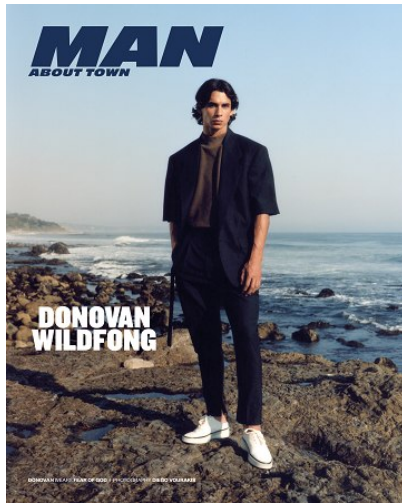

WNY

Height 6'1" Waist 29" Suit 38" R Inseam 32" Eyes Blue Hair Brown

928 Broadway, Suite 700, New York, NY 10010 NEW YORK USA 10001 T: +1 212-206-1012