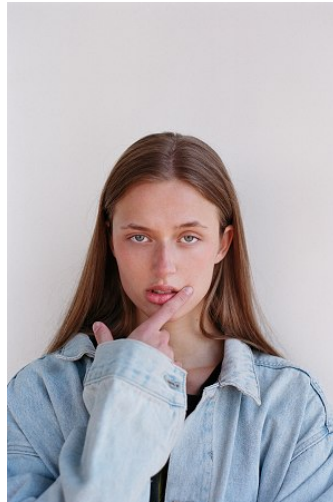

VNY

Height 5'9" Waist 25" Bust 32

•

Shoes 7.5 Eyes Blue Hair Light Brown

928 Broadway, Suite 700, New York, NY 10001 NEW YORK USA 10001 T: +1 212-206-1012

Hip 34

VNY

Height 5'9" Waist 25" Bust 32