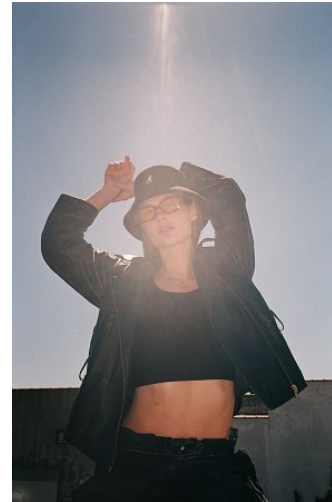

WNY

Hip 34

Height 5'9" Waist 25" Bust 32

•

Shoes 7.5 Eyes Blue Hair Light Brown

928 Broadway, Suite 700, New York, NY 10010 NEW YORK USA 10001 T: +1 212-206-1012