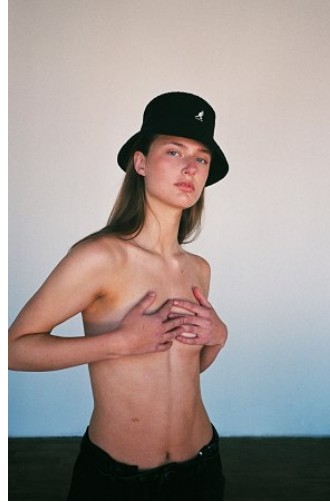

VNY

Height 5'9" Waist 25" Bust 32

•

Shoes 7.5 Eyes Blue Hair Light Brown

928 Broadway, Suite 700, New York, NY 10001 NEW YORK USA 10001 T: +1 212-206-1012

Hip 34

VNY

Height 5'9" Waist 25" Bust 32

•

Shoes 7.5 Eyes Blue Hair Light Brown

928 Broadway, Suite 700, New York, NY 10010 NEW YORK USA 10001 T: +1 212-206-1012

WNY

Hip 34

Height 5'9" Waist 25" Bust 32

•

Shoes 7.5 Eyes Blue Hair Light Brown