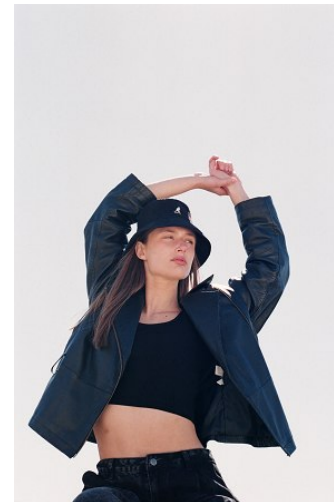

VNY

Height 5'9" Waist 25" Bust 32

•

Shoes 7.5 Eyes Blue Hair Light Brown

928 Broadway, Suite 700, New York, NY 10001 NEW YORK USA 10001 T: +1 212-206-1012

Hip 34

VNY

Height 5'9" Waist 25" Bust 32