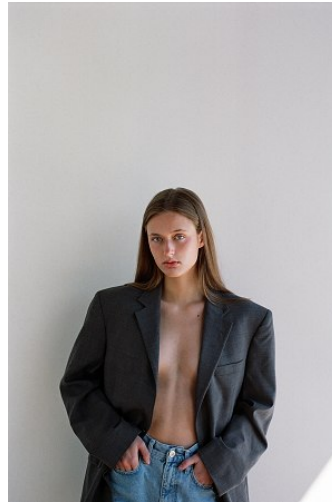

WNY

Hip 34

Height 5'9" Waist 25" Bust 32

•

Shoes 7.5 Eyes Blue Hair Light Brown

928 Broadway, Suite 700, New York, NY 10010 NEW YORK USA 10001 T: +1 212-206-1012