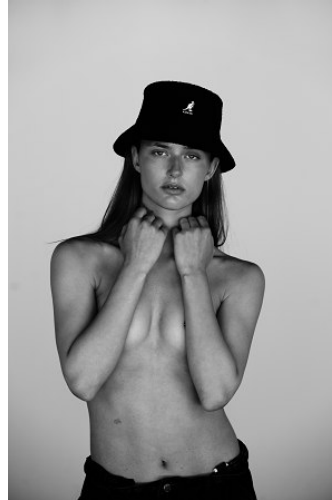

VNY

Height 5'9" Waist 25" Bust 32

•

Shoes 7.5 Eyes Blue Hair Light Brown

928 Broadway, Suite 700, New York, NY 10001 NEW YORK USA 10001 T: +1 212-206-1012

Hip 34

VNY

Height 5'9" Waist 25" Bust 32