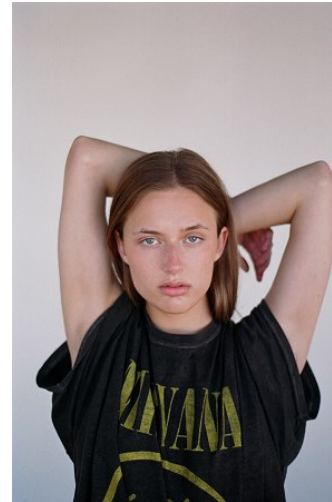

VNY

Height 5'9" Waist 25" Bust 32

•

Shoes 7.5 Eyes Blue Hair Light Brown

928 Broadway, Suite 700, New York, NY 10001 NEW YORK USA 10001 T: +1 212-206-1012

Hip 34

VNY

Height 5'9" Waist 25" Bust 32

•

Shoes 7.5 Eyes Blue Hair Light Brown

928 Broadway, Suite 700, New York, NY 10010 NEW YORK USA 10001 T: +1 212-206-1012

WNY

Hip 34

Height 5'9" Waist 25" Bust 32

•

Shoes 7.5 Eyes Blue Hair Light Brown