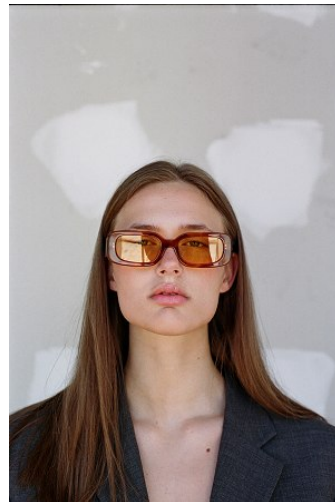

VNY

Height 5'9" Waist 25" Bust 32

•

Shoes 7.5 Eyes Blue Hair Light Brown

928 Broadway, Suite 700, New York, NY 10001 NEW YORK USA 10001 T: +1 212-206-1012

Hip 34

VNY

Height 5'9" Waist 25" Bust 32

•

Shoes 7.5 Eyes Blue Hair Light Brown

928 Broadway, Suite 700, New York, NY 10010 NEW YORK USA 10001 T: +1 212-206-1012

WNY

Hip 34

Height 5'9" Waist 25" Bust 32

•

Shoes 7.5 Eyes Blue Hair Light Brown