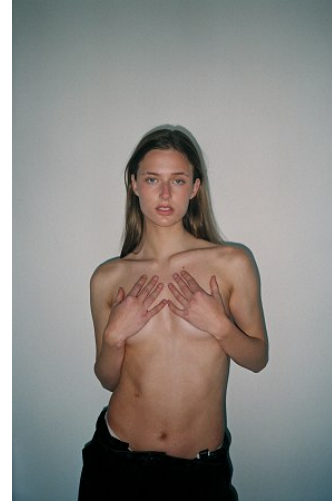

VNY

Height 5'9" Waist 25" Bust 32

•

Shoes 7.5 Eyes Blue Hair Light Brown

928 Broadway, Suite 700, New York, NY 10001 NEW YORK USA 10001 T: +1 212-206-1012

Hip 34

VNY

Height 5'9" Waist 25" Bust 32

•

Shoes 7.5 Eyes Blue Hair Light Brown

928 Broadway, Suite 700, New York, NY 10010 NEW YORK USA 10001 T: +1 212-206-1012

WNY

Hip 34

Height 5'9" Waist 25" Bust 32

•

Shoes 7.5 Eyes Blue Hair Light Brown