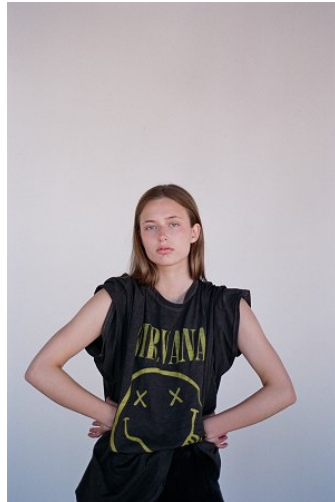

VNY

Height 5'9" Waist 25" Bust 32

•

Shoes 7.5 Eyes Blue Hair Light Brown

928 Broadway, Suite 700, New York, NY 10001 NEW YORK USA 10001 T: +1 212-206-1012

Hip 34

VNY

Height 5'9" Waist 25" Bust 32

•

Shoes 7.5 Eyes Blue Hair Light Brown

928 Broadway, Suite 700, New York, NY 10010 NEW YORK USA 10001 T: +1 212-206-1012

WNY

Hip 34

Height 5'9" Waist 25" Bust 32

•

Shoes 7.5 Eyes Blue Hair Light Brown