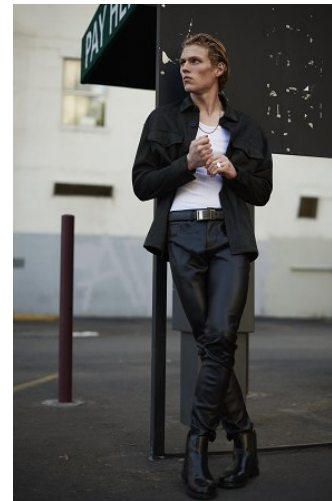

WNY

Height 6'1" Waist 30" Suit 38" R Inseam 32" Eyes Blue Hair Blonde

928 Broadway, Suite 700, New York, NY 10010 NEW YORK USA 10001 T: +1 212-206-1012

VNY

Height 6'1" Waist 30" Suit 38" R Inseam 32" Eyes Blue Hair Blonde