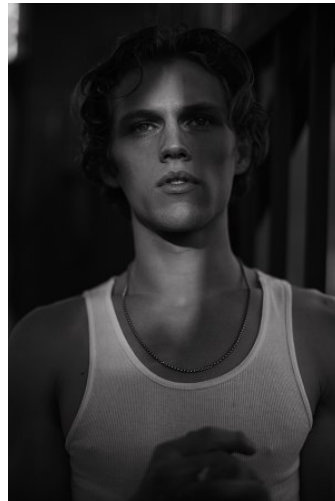

WNY

Height 6'1" Waist 30" Suit 38" R Inseam 32" Eyes Blue Hair Blonde

928 Broadway, Suite 700, New York, NY 10010 NEW YORK USA 10001 T: +1 212-206-1012

VNY

Height 6'1" Waist 30" Suit 38" R Inseam 32" Eyes Blue Hair Blonde

928 Broadway, Suite 700, New York, NY 10010 NEW YORK USA 10001 T: +1 212-206-1012

VNY

Height 6'1" Waist 30" Suit 38" R Inseam 32" Eyes Blue Hair Blonde

928 Broadway, Suite 700, New York, NY 10010 NEW YORK USA 10001 T: +1 212-206-1012