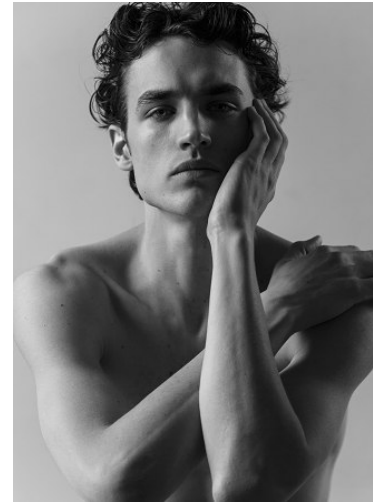

WNY

Height 6'2.5" Waist 30" Suit 38" L Inseam 34" Eyes Blue Hair Dark Brown

928 Broadway, Suite 700, New York, NY 10010 NEW YORK USA 10001 T: +1 212-206-1012