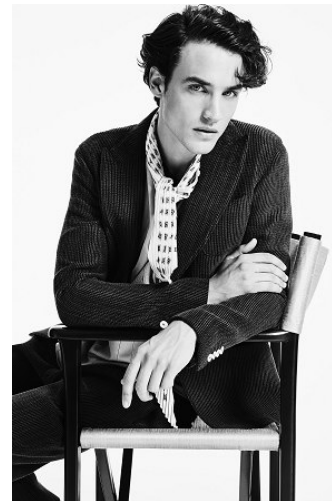

WNY

Height 6'2.5" Waist 30" Suit 38" L Inseam 34" Eyes Blue Hair Dark Brown

928 Broadway, Suite 700, New York, NY 10010 NEW YORK USA 10001 T: +1 212-206-1012