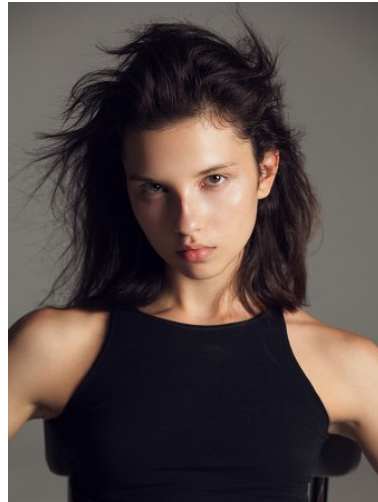

VNY

Height 5'11.5" Waist 24.5" Bust 32.5

•

Shoes 9 Eyes Hazel Hair Dark Brown

928 Broadway, Suite 700, New York, NY 10010 NEW YORK USA 10001 T: +1 212-206-1012

Hip 35