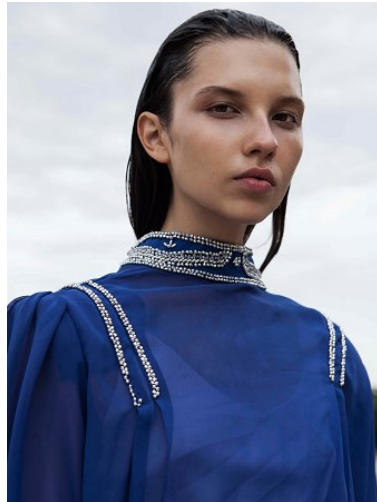

VNY

Height 5'11.5" Waist 24.5" Bust 32.5

Shoes 9 Eyes Hazel Hair Dark Brown

928 Broadway, Suite 700, New York, NY 10010 NEW YORK USA 10001 T: +1 212-206-1012