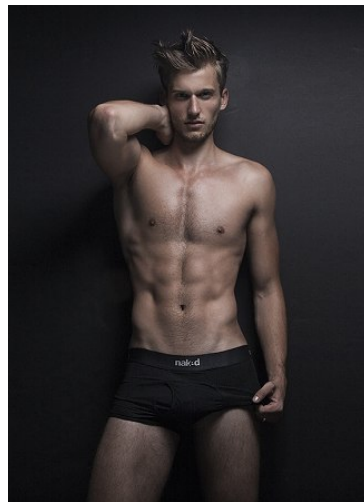

# WNY

Height 6'2" Waist 31" Suit 38" L Inseam 34" Eyes Blue Hair Dark Blonde

928 Broadway, Suite 700, New York, NY 10010 NEW YORK USA 10001 T: +1 212-206-1012

# VNY

Height 6'2" Waist 31" Suit 38" L Inseam 34" Eyes Blue Hair Dark Blonde

928 Broadway, Suite 700, New York, NY 10010 NEW YORK USA 10001 T: +1 212-206-1012