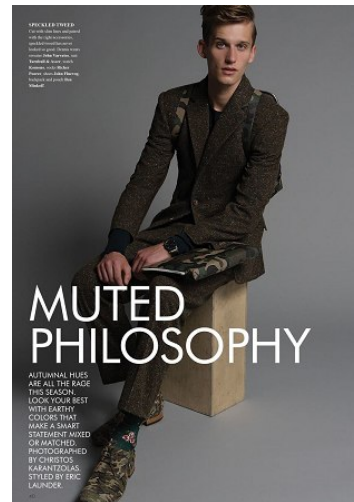

VNY

Height 6'2" Waist 31" Suit 38" L Inseam 34" Eyes Blue Hair Dark Blonde

928 Broadway, Suite 700, New York, NY 10010 NEW YORK USA 10001 T: +1 212-206-1012