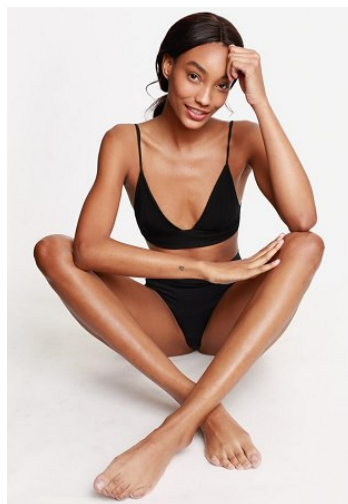

VNY

Height 5'11" Waist 24" Bust 34

•

Shoes 10.5 Eyes Brown Hair Black

928 Broadway, Suite 700, New York, NY 10010 NEW YORK USA 10001 T: +1 212-206-1012

WNY

Height 5'11" Waist 24" Bust 34

•

Shoes 10.5 Eyes Brown Hair Black

928 Broadway, Suite 700, New York, NY 10001 NEW YORK USA 10001 T: +1 212-206-1012

VNY

Height 5'11" Waist 24" Bust 34

•

Shoes 10.5 Eyes Brown Hair Black

928 Broadway, Suite 700, New York, NY 10010 NEW YORK USA 10001 T: +1 212-206-1012