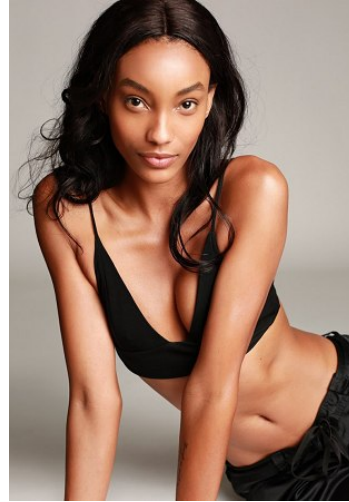

VNY

Height 5'11" Waist 24" Bust 34

•

Shoes 10.5 Eyes Brown Hair Black

928 Broadway, Suite 700, New York, NY 10010 NEW YORK USA 10001 T: +1 212-206-1012

WNY

Height 5'11" Waist 24" Bust 34

•

Shoes 10.5 Eyes Brown Hair Black

928 Broadway, Suite 700, New York, NY 10001 NEW YORK USA 10001 T: +1 212-206-1012

VNY

Height 5'11" Waist 24" Bust 34

•

Shoes 10.5 Eyes Brown Hair Black

928 Broadway, Suite 700, New York, NY 10010 NEW YORK USA 10001 T: +1 212-206-1012