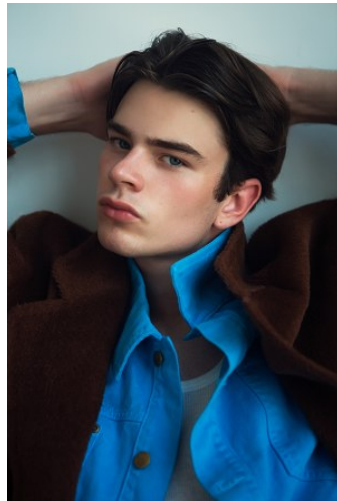

WNY

Height 6'2.5" Waist 31" Suit 38" L Inseam 34" Eyes Blue Hair Dark Blonde

928 Broadway, Suite 700, New York, NY 10010 NEW YORK USA 10001 T: +1 212-206-1012