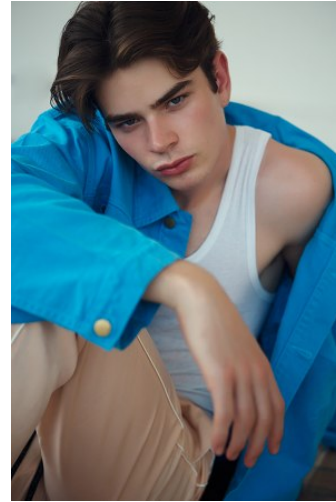

WNY

Height 6'2.5" Waist 31" Suit 38" L Inseam 34" Eyes Blue Hair Dark Blonde

928 Broadway, Suite 700, New York, NY 10010 NEW YORK USA 10001 T: +1 212-206-1012