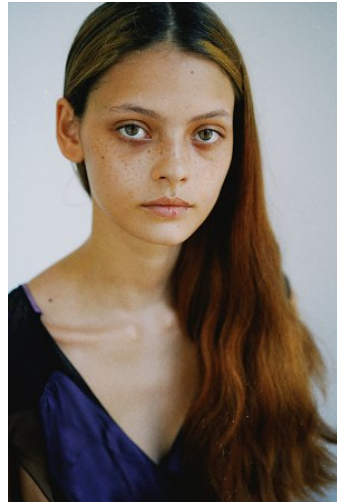

VNY

Height 5'8.5" Waist 23" Bust 32

•

Shoes 7.5 Eyes Hazel Hair Brown

928 Broadway, Suite 700, New York, NY 10010 NEW YORK USA 10001 T: +1 212-206-1012

Hip 33.5

WNY

Height 5'8.5" Waist 23" Bust 32

•

Shoes 7.5 Eyes Hazel Hair Brown

928 Broadway, Suite 700, New York, NY 10010 NEW YORK USA 10001 T: +1 212-206-1012

Hip 33.5

WNY

Height 5'8.5" Waist 23" Bust 32

•

Shoes 7.5 Eyes Hazel Hair Brown