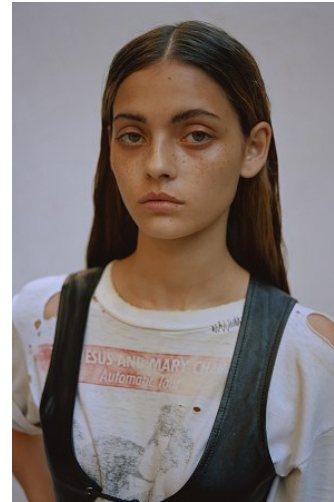

VNY

Height 5'8.5" Waist 23" Bust 32

•

Shoes 7.5 Eyes Hazel Hair Brown

928 Broadway, Suite 700, New York, NY 10010 NEW YORK USA 10001 T: +1 212-206-1012

Hip 33.5

WNY

Height 5'8.5" Waist 23" Bust 32