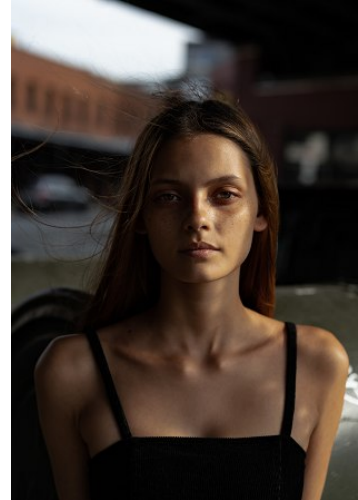

VNY

Height 5'8.5" Waist 23" Bust 32

•

Shoes 7.5 Eyes Hazel Hair Brown

928 Broadway, Suite 700, New York, NY 10010 NEW YORK USA 10001 T: +1 212-206-1012

Hip 33.5

WNY

Height 5'8.5" Waist 23" Bust 32