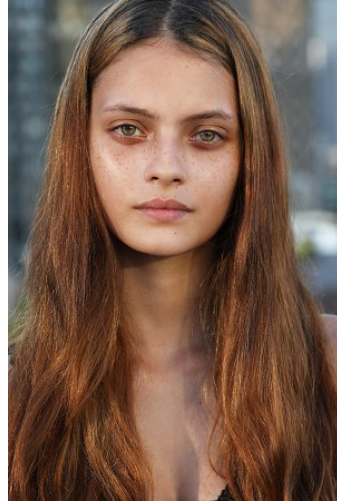

WNY

Height 5'8.5" Waist 23" Bust 32

•

Shoes 7.5 Eyes Hazel Hair Brown

928 Broadway, Suite 700, New York, NY 10010 NEW YORK USA 10001 T: +1 212-206-1012

Hip 33.5