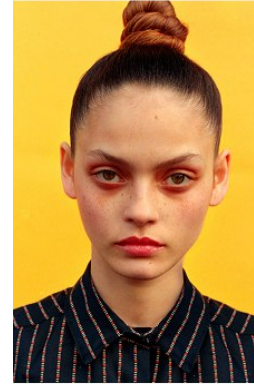

VNY

Height 5'8.5" Waist 23" Bust 32

•

Shoes 7.5 Eyes Hazel Hair Brown

928 Broadway, Suite 700, New York, NY 10010 NEW YORK USA 10001 T: +1 212-206-1012

Hip 33.5

WNY

Height 5'8.5" Waist 23" Bust 32

•

Shoes 7.5 Eyes Hazel Hair Brown

928 Broadway, Suite 700, New York, NY 10010 NEW YORK USA 10001 T: +1 212-206-1012

Hip 33.5

WNY

Height 5'8.5" Waist 23" Bust 32

•

Shoes 7.5 Eyes Hazel Hair Brown