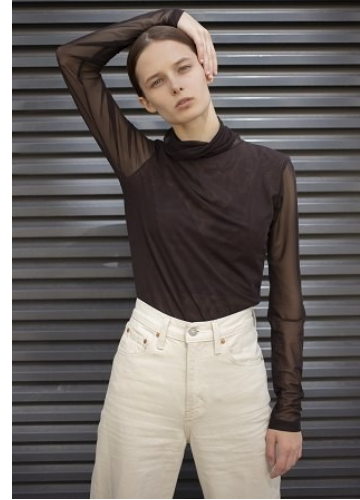

VNY

Hip 33.5

Height 5'9.5" Waist 23.5" Bust 32.5

Shoes 9 Eyes Grey Hair Light Brown

928 Broadway, Suite 700, New York, NY 10010 NEW YORK USA 10001 T: +1 212-206-1012

VNY

Height 5'9.5" Waist 23.5" Bust 32.5

•
Shoes 9 Eyes Grey Hair Light Brown