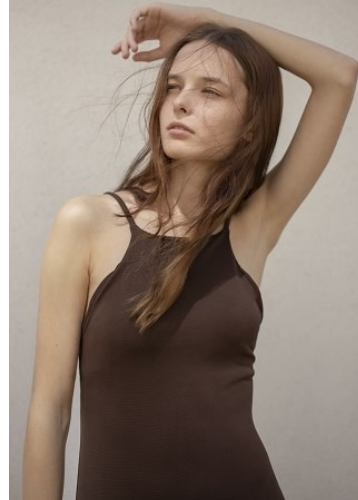

VNY

Hip 33.5

Height 5'9.5" Waist 23.5" Bust 32.5

Shoes 9 Eyes Grey Hair Light Brown

928 Broadway, Suite 700, New York, NY 10010 NEW YORK USA 10001 T: +1 212-206-1012

VNY

Height 5'9.5" Waist 23.5" Bust 32.5

•
Shoes 9 Eyes Grey Hair Light Brown