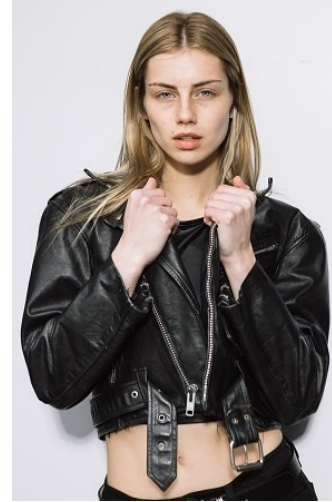

VNY

Height 5'9" Waist 25" Bust 32

•

Shoes 8 Eyes Green Hair Blonde

928 Broadway, Suite 700, New York, NY 10010 NEW YORK USA 10001 T: +1 212-206-1012

WNY

Hip 33

Height 5'9" Waist 25" Bust 32