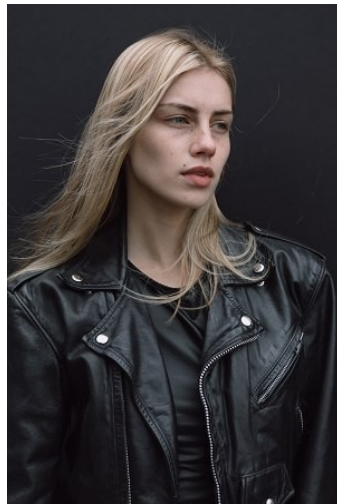

VNY

Height 5'9" Waist 25" Bust 32

•

Shoes 8 Eyes Green Hair Blonde

928 Broadway, Suite 700, New York, NY 10010 NEW YORK USA 10001 T: +1 212-206-1012

WNY

Hip 33

Height 5'9" Waist 25" Bust 32