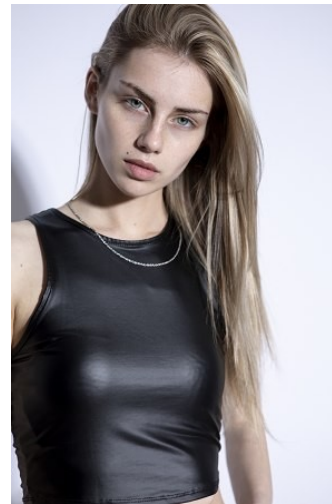

VNY

Height 5'9" Waist 25" Bust 32

•

Shoes 8 Eyes Green Hair Blonde

928 Broadway, Suite 700, New York, NY 10010 NEW YORK USA 10001 T: +1 212-206-1012

WNY

Hip 33

Height 5'9" Waist 25" Bust 32