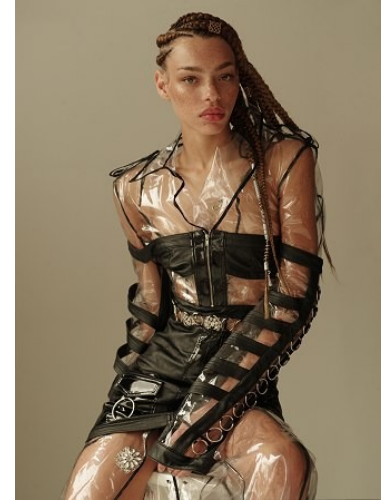

# VNY

Height 5'10" Waist 24" Bust 31

Shoes 9.5 Eyes Green Hair Blonde

928 Broadway, Suite 700, New York, NY 10011 NEW YORK USA 10001 T: +1 212-206-1012

# VNY

Height 5'10" Waist 24" Bust 31

Shoes 9.5 Eyes Green Hair Blonde

928 Broadway, Suite 700, New York, NY 10010 NEW YORK USA 10001 T: +1 212-206-1012