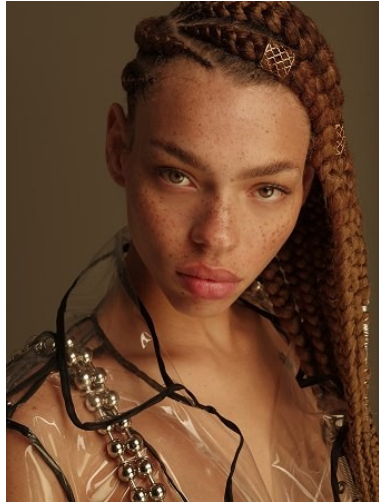

# VNY

Height 5'10" Waist 24" Bust 31

Shoes 9.5 Eyes Green Hair Blonde

928 Broadway, Suite 700, New York, NY 10011 NEW YORK USA 10001 T: +1 212-206-1012

# VNY

Height 5'10" Waist 24" Bust 31

Shoes 9.5 Eyes Green Hair Blonde

928 Broadway, Suite 700, New York, NY 10010 NEW YORK USA 10001 T: +1 212-206-1012