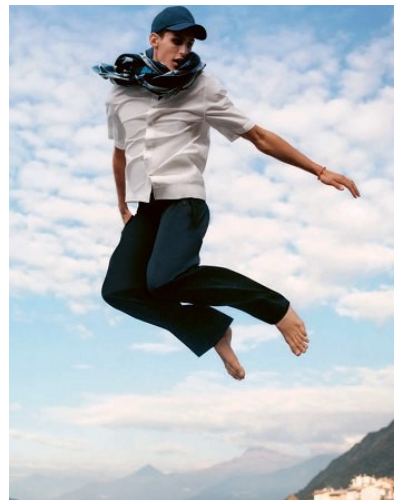

WNY

Height 6'2" Waist 30" Suit 38" L Inseam 34" Eyes Green Hair Dark Brown

928 Broadway, Suite 700, New York, NY 10010 NEW YORK USA 10001 T: +1 212-206-1012

VNY

Height 6'2" Waist 30" Suit 38" L Inseam 34" Eyes Green Hair Dark Brown