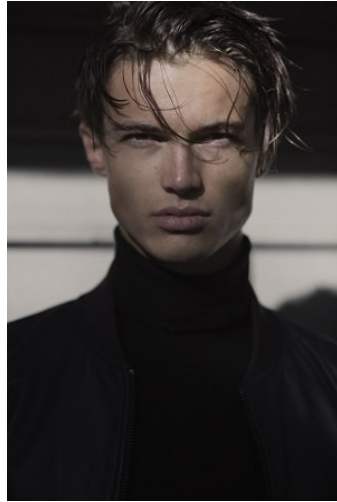

# WNY

Height 6'1.5" Waist 32" Suit 38" R Inseam 34" Eyes Green Hair Light Brown

928 Broadway, Suite 700, New York, NY 10010 NEW YORK USA 10001 T: +1 212-206-1012