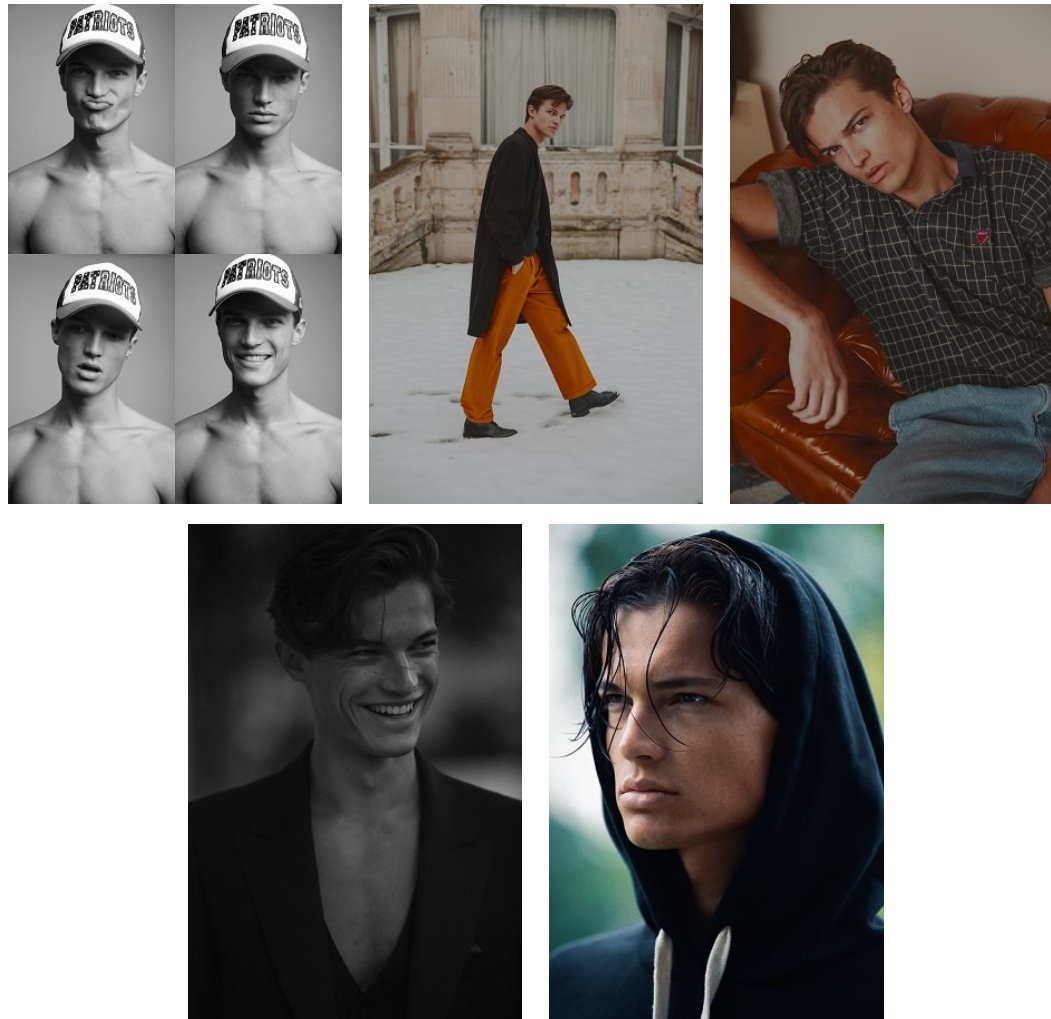

WNY

Height 6'1.5" Waist 32" Suit 38" R Inseam 34" Eyes Green Hair Light Brown

928 Broadway, Suite 700, New York, NY 10010 NEW YORK USA 10001 T: +1 212-206-1012