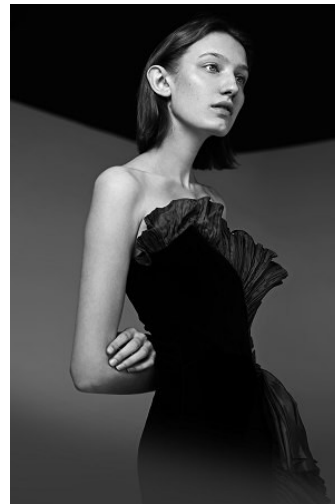

WNY

Height 5'10" Waist 23.5" Bust 32.5

•

Shoes 9 Eyes Blue Hair Dark Blonde

928 Broadway, Suite 700, New York, NY 10001 NEW YORK USA 10001 T: +1 212-206-1012