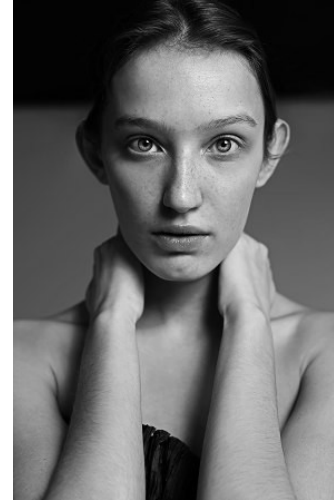

VNY

Height 5'10" Waist 23.5" Bust 32.5

•

Shoes 9 Eyes Blue Hair Dark Blonde

928 Broadway, Suite 700, New York, NY 10010 NEW YORK USA 10001 T: +1 212-206-1012

WNY

Height 5'10" Waist 23.5" Bust 32.5

Shoes 9 Eyes Blue Hair Dark Blonde

928 Broadway, Suite 700, New York, NY 10010 NEW YORK USA 10001 T: +1 212-206-1012

VNY

Height 5'10" Waist 23.5" Bust 32.5

•

Shoes 9 Eyes Blue Hair Dark Blonde

928 Broadway, Suite 700, New York, NY 10001 NEW YORK USA 10001 T: +1 212-206-1012