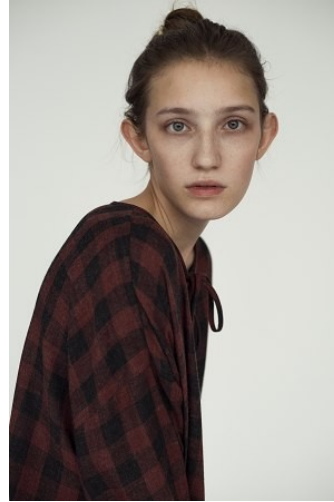

VNY

Height 5'10" Waist 23.5" Bust 32.5

•

Shoes 9 Eyes Blue Hair Dark Blonde

928 Broadway, Suite 700, New York, NY 10010 NEW YORK USA 10001 T: +1 212-206-1012

WNY

Height 5'10" Waist 23.5" Bust 32.5

Shoes 9 Eyes Blue Hair Dark Blonde

928 Broadway, Suite 700, New York, NY 10010 NEW YORK USA 10001 T: +1 212-206-1012

VNY

Height 5'10" Waist 23.5" Bust 32.5

•

Shoes 9 Eyes Blue Hair Dark Blonde

928 Broadway, Suite 700, New York, NY 10001 NEW YORK USA 10001 T: +1 212-206-1012