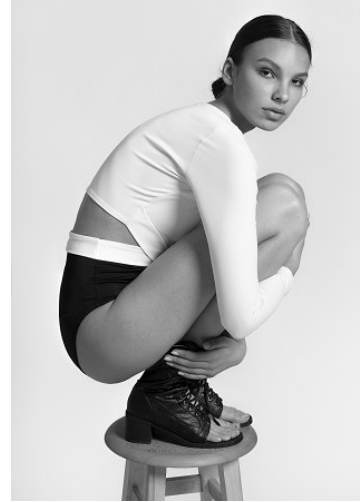

# VNY

Height 5'10.5" Waist 23.5" Bust 33

•  
Shoes 8 Eyes Brown Hair Brown

928 Broadway, Suite 700, New York, NY 10010 NEW YORK USA 10001 T: +1 212-206-1012

Hip 34.5