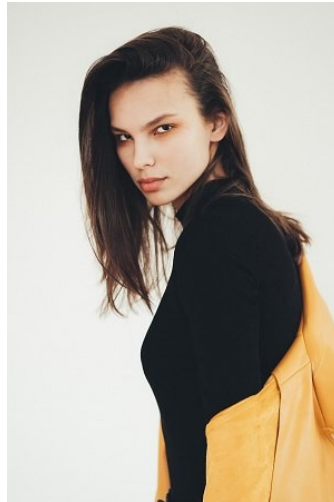

# VNY

Height 5'10.5" Waist 23.5" Bust 33

•  
Shoes 8 Eyes Brown Hair Brown

928 Broadway, Suite 700, New York, NY 10010 NEW YORK USA 10001 T: +1 212-206-1012

Hip 34.5