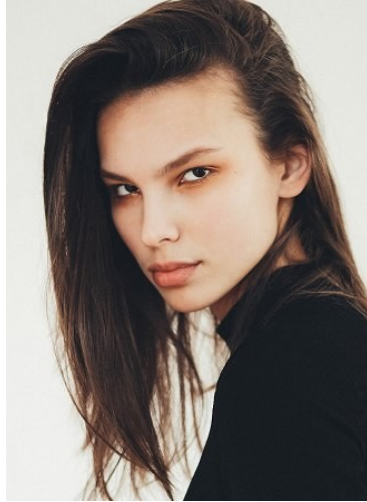

# VNY

Height 5'10.5" Waist 23.5" Bust 33

•  
Shoes 8 Eyes Brown Hair Brown

928 Broadway, Suite 700, New York, NY 10010 NEW YORK USA 10001 T: +1 212-206-1012

Hip 34.5