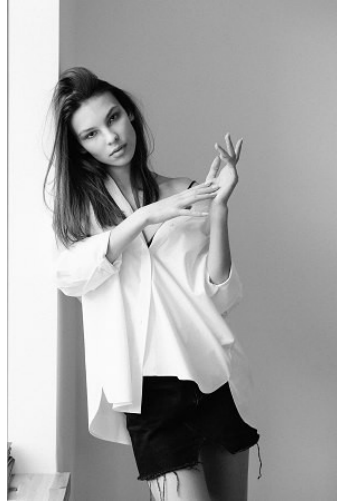

# VNY

Height 5'10.5" Waist 23.5" Bust 33

•  
Shoes 8 Eyes Brown Hair Brown

928 Broadway, Suite 700, New York, NY 10010 NEW YORK USA 10001 T: +1 212-206-1012

Hip 34.5