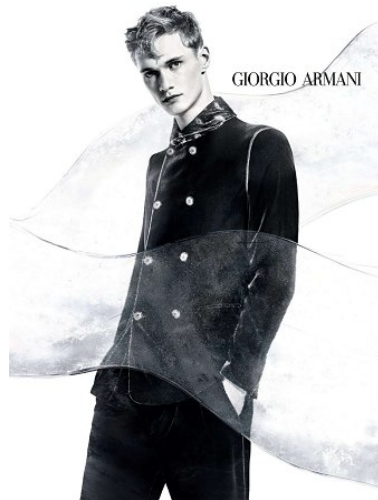

WNY

Height 6'3" Waist 30" Suit 38" L Inseam 34" Eyes Blue Hair Blonde

928 Broadway, Suite 700, New York, NY 10010 NEW YORK USA 10001 T: +1 212-206-1012

WNY

Height 6'3" Waist 30" Suit 38" L Inseam 34" Eyes Blue Hair Blonde