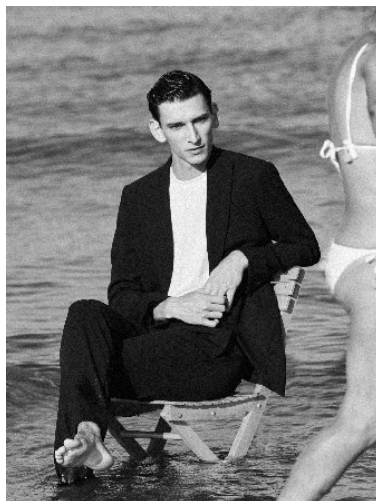

# WNY

Height 6'3" Waist 30.5" Suit 38" L Inseam 34" Eyes Green Hair Dark Brown

928 Broadway, Suite 700, New York, NY 10010 NEW YORK USA 10001 T: +1 212-206-1012