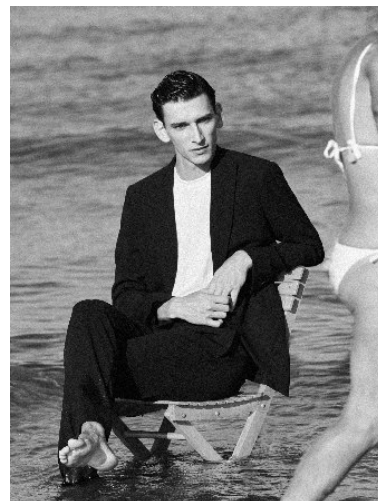

WNY

Height 6'3" Waist 30.5" Suit 38" L Inseam 34" Eyes Green Hair Dark Brown

928 Broadway, Suite 700, New York, NY 10010 NEW YORK USA 10001 T: +1 212-206-1012

WNY

Height 6'3" Waist 30.5" Suit 38" L Inseam 34" Eyes Green Hair Dark Brown

928 Broadway, Suite 700, New York, NY 10010 NEW YORK USA 10001 T: +1 212-206-1012

WNY

Height 6'3" Waist 30.5" Suit 38" L Inseam 34" Eyes Green Hair Dark Brown

928 Broadway, Suite 700, New York, NY 10010 NEW YORK USA 10001 T: +1 212-206-1012