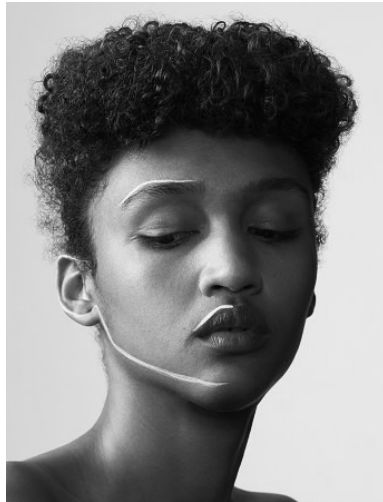

VNY

Height 5'11" Waist 24" Bust 30.5

•

Shoes 9 Eyes Brown Hair Brown

928 Broadway, Suite 700, New York, NY 10010 NEW YORK USA 10001 T: +1 212-206-1012

VNY

Height 5'11" Waist 24" Bust 30.5

•