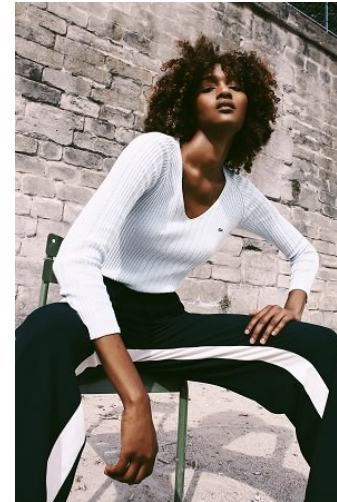

VNY

Height 5'11" Waist 24" Bust 30.5

•

Shoes 9 Eyes Brown Hair Brown

928 Broadway, Suite 700, New York, NY 10010 NEW YORK USA 10001 T: +1 212-206-1012

VNY

Height 5'11" Waist 24" Bust 30.5

•