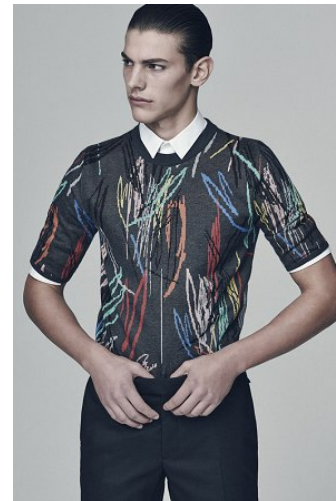

WNY

Height 6'2" Waist 31" Suit 38" R Inseam 34" Eyes Brown Hair Brown

928 Broadway, Suite 700, New York, NY 10010 NEW YORK USA 10001 T: +1 212-206-1012