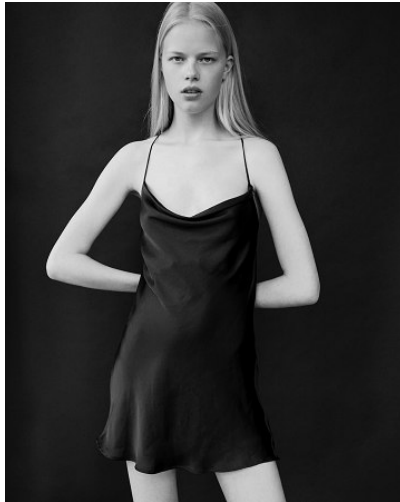

VNY

Height 5'10" Waist 23" Bust 32

•

Shoes 8.5 Eyes Blue Hair Blonde

928 Broadway, Suite 700, New York, NY 10010 NEW YORK USA 10001 T: +1 212-206-1012

VNY

Height 5'10" Waist 23" Bust 32

•

Shoes 8.5 Eyes Blue Hair Blonde

928 Broadway, Suite 700, New York, NY 10010 NEW YORK USA 10001 T: +1 212-206-1012

Hip 34

VNY

Height 5'10" Waist 23" Bust 32

•

Shoes 8.5 Eyes Blue Hair Blonde

928 Broadway, Suite 700, New York, NY 10010 NEW YORK USA 10001 T: +1 212-206-1012