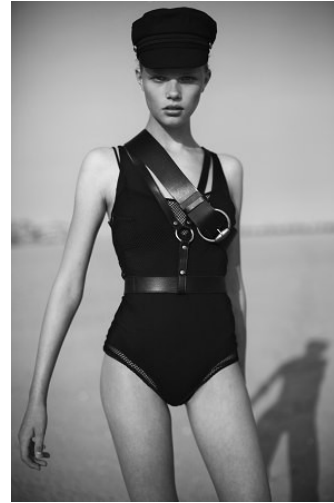

VNY

Height 5'10" Waist 23" Bust 32

•

Shoes 8.5 Eyes Blue Hair Blonde

928 Broadway, Suite 700, New York, NY 10010 NEW YORK USA 10001 T: +1 212-206-1012