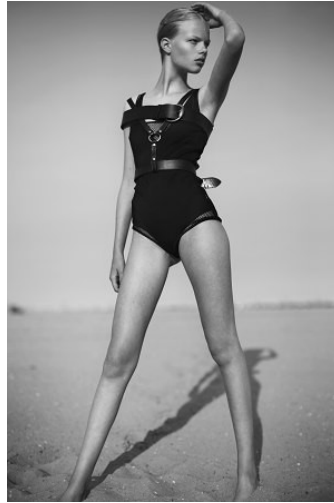

VNY

Height 5'10" Waist 23" Bust 32

•

Shoes 8.5 Eyes Blue Hair Blonde

928 Broadway, Suite 700, New York, NY 10010 NEW YORK USA 10001 T: +1 212-206-1012