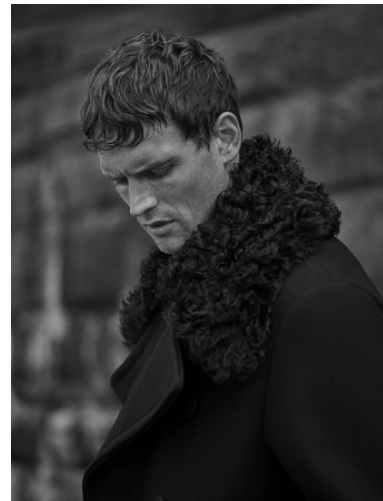

VNY

Height 6'1.5" Waist 30.5" Suit 38" R Inseam 32" Eyes Blue Hair Brown

928 Broadway, Suite 700, New York, NY 10010 NEW YORK USA 10001 T: +1 212-206-1012

WNY

Height 6'1.5" Waist 30.5" Suit 38" R Inseam 32" Eyes Blue Hair Brown

928 Broadway, Suite 700, New York, NY 10010 NEW YORK USA 10001 T: +1 212-206-1012

WNY

Height 6'1.5" Waist 30.5" Suit 38" R Inseam 32" Eyes Blue Hair Brown

928 Broadway, Suite 700, New York, NY 10010 NEW YORK USA 10001 T: +1 212-206-1012