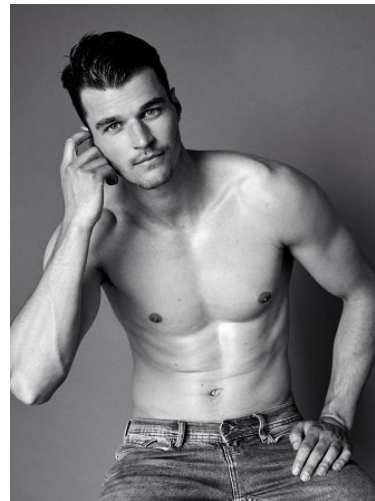

VNY

Height 6'1" Waist 30" Suit 38" R Inseam 32" Eyes Green Hair Light Brown

928 Broadway, Suite 700, New York, NY 10010 NEW YORK USA 10001 T: +1 212-206-1012

VNY

Height 6'1" Waist 30" Suit 38" R Inseam 32" Eyes Green Hair Light Brown