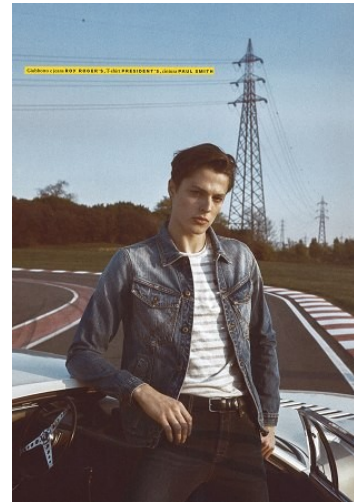

WNY

Height 6'2.5" Waist 31" Suit 38" L Inseam 34" Eyes Blue Hair Brown

928 Broadway, Suite 700, New York, NY 10010 NEW YORK USA 10001 T: +1 212-206-1012