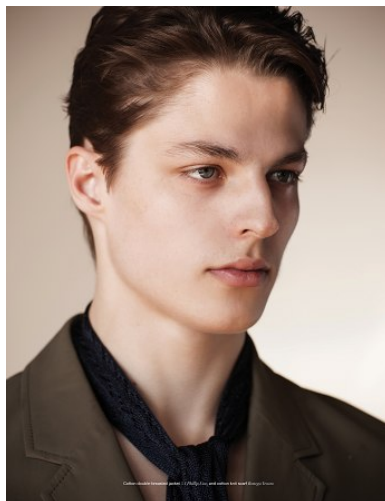

WNY

Height 6'2.5" Waist 31" Suit 38" L Inseam 34" Eyes Blue Hair Brown

928 Broadway, Suite 700, New York, NY 10010 NEW YORK USA 10001 T: +1 212-206-1012