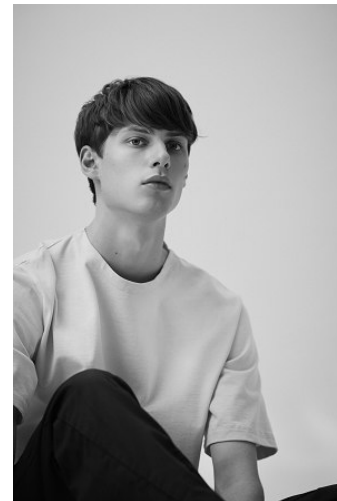

WNY

Height 6'2.5" Waist 30.5" Suit 38" L Inseam 34" Eyes Blue Hair Light Blonde

928 Broadway, Suite 700, New York, NY 10010 NEW YORK USA 10001 T: +1 212-206-1012