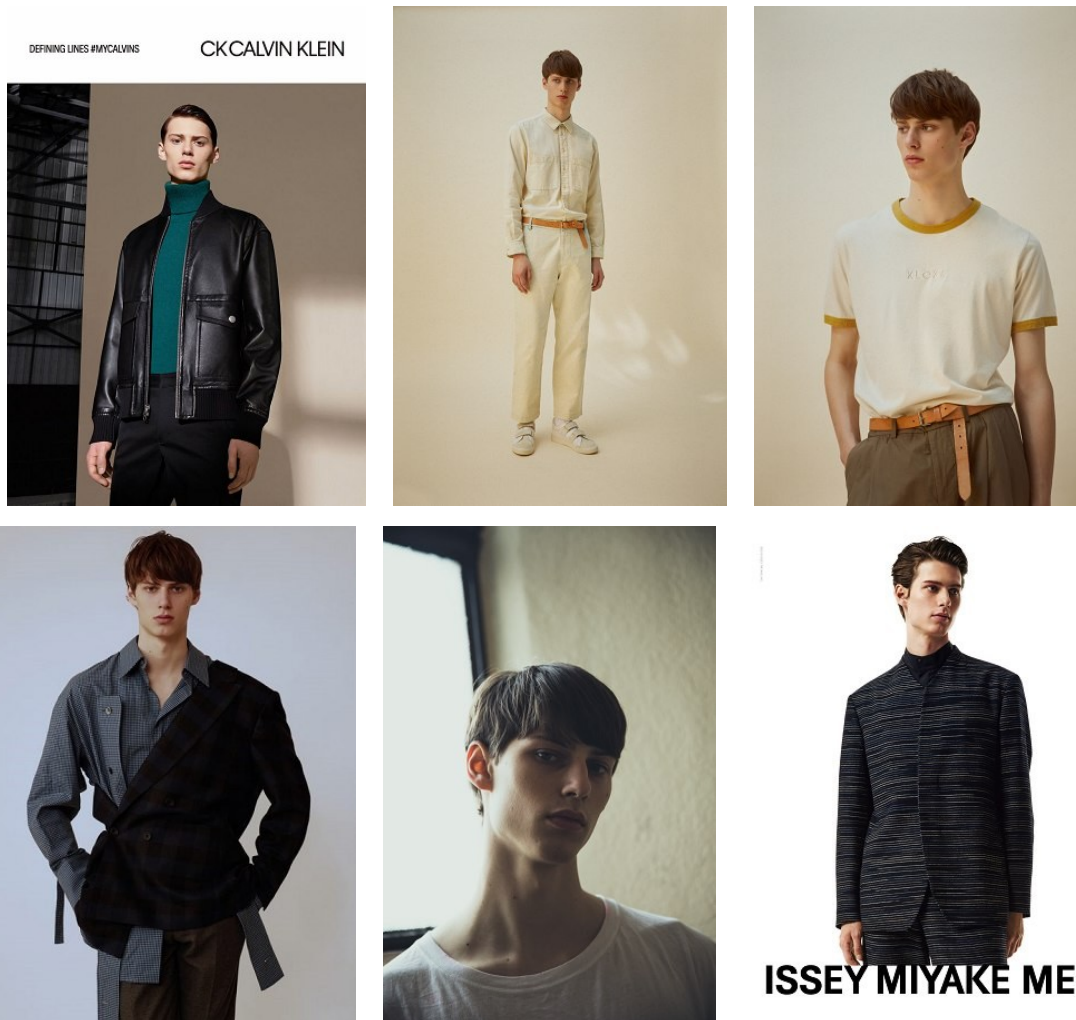

WNY

Height 6'2.5" Waist 30.5" Suit 38" L Inseam 34" Eyes Blue Hair Light Blonde

928 Broadway, Suite 700, New York, NY 10010 NEW YORK USA 10001 T: +1 212-206-1012