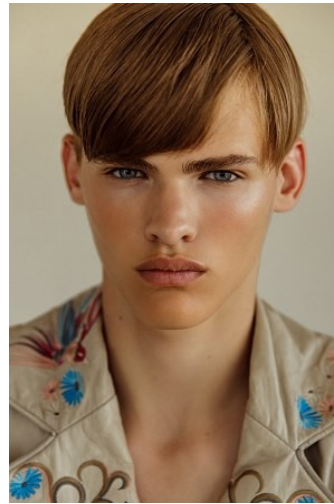

WNY

Height 6'2" Waist 30" Suit 38" L Inseam 34" Eyes Blue Hair Blonde

928 Broadway, Suite 700, New York, NY 10010 NEW YORK USA 10001 T: +1 212-206-1012

VNY

Height 6'2" Waist 30" Suit 38" L Inseam 34" Eyes Blue Hair Blonde

928 Broadway, Suite 700, New York, NY 10010 NEW YORK USA 10001 T: +1 212-206-1012

VNY

Height 6'2" Waist 30" Suit 38" L Inseam 34" Eyes Blue Hair Blonde

928 Broadway, Suite 700, New York, NY 10010 NEW YORK USA 10001 T: +1 212-206-1012