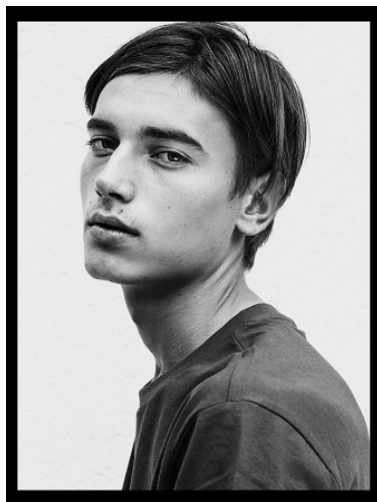

WNY

Height 6'2" Waist 29.5" Suit 38" L Inseam 34" Eyes Hazel Hair Dark Brown

928 Broadway, Suite 700, New York, NY 10010 NEW YORK USA 10001 T: +1 212-206-1012

WNY

TOM FORD

BOTTEGA VENETA
lookbook

Height 6'2" Waist 29.5" Suit 38" L Inseam 34" Eyes Hazel Hair Dark Brown

928 Broadway, Suite 700, New York, NY 10010 NEW YORK USA 10001 T: +1 212-206-1012

WNY

Height 6'2" Waist 29.5" Suit 38" L Inseam 34" Eyes Hazel Hair Dark Brown

928 Broadway, Suite 700, New York, NY 10010 NEW YORK USA 10001 T: +1 212-206-1012