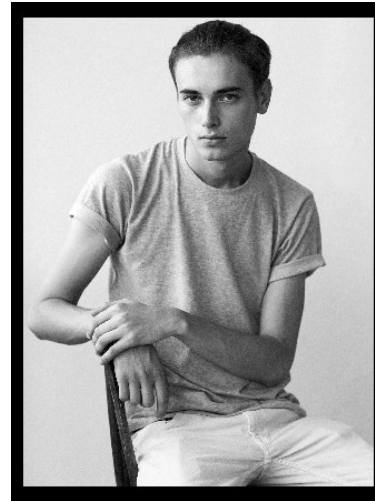

WNY

Height 6'2" Waist 29.5" Suit 38" L Inseam 34" Eyes Hazel Hair Dark Brown

928 Broadway, Suite 700, New York, NY 10010 NEW YORK USA 10001 T: +1 212-206-1012

WNY

TOM FORD

BOTTEGA VENETA
lookbook

Height 6'2" Waist 29.5" Suit 38" L Inseam 34" Eyes Hazel Hair Dark Brown

928 Broadway, Suite 700, New York, NY 10010 NEW YORK USA 10001 T: +1 212-206-1012

WNY

Height 6'2" Waist 29.5" Suit 38" L Inseam 34" Eyes Hazel Hair Dark Brown

928 Broadway, Suite 700, New York, NY 10010 NEW YORK USA 10001 T: +1 212-206-1012

VNY

Height 6'2" Waist 29.5" Suit 38" L Inseam 34" Eyes Hazel Hair Dark Brown

928 Broadway, Suite 700, New York, NY 10010 NEW YORK USA 10001 T: +1 212-206-1012