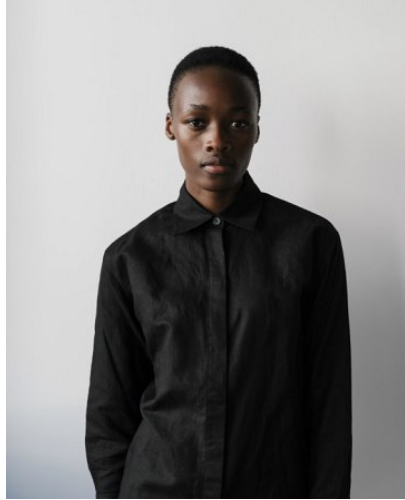

VNY

Height 5'11" Waist 24" Bust 31

•

Shoes 10 Eyes Black Hair Black

928 Broadway, Suite 700, New York, NY 10010 NEW YORK USA 10001 T: +1 212-206-1012

VNY

Height 5'11" Waist 24" Bust 31

•
Shoes 10 Eyes Black Hair Black

928 Broadway, Suite 700, New York, NY 10001 NEW YORK USA 10001 T: +1 212-206-1012

VNY

Height 5'11" Waist 24" Bust 31

•

Shoes 10 Eyes Black Hair Black

928 Broadway, Suite 700, New York, NY 10010 NEW YORK USA 10001 T: +1 212-206-1012