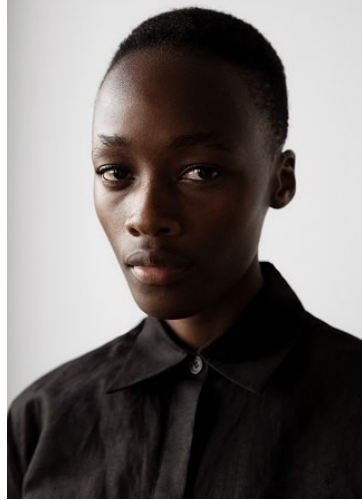

VNY

Height 5'11" Waist 24" Bust 31

•

Shoes 10 Eyes Black Hair Black

928 Broadway, Suite 700, New York, NY 10010 NEW YORK USA 10001 T: +1 212-206-1012

VNY

Height 5'11" Waist 24" Bust 31

•
Shoes 10 Eyes Black Hair Black

928 Broadway, Suite 700, New York, NY 10001 NEW YORK USA 10001 T: +1 212-206-1012

VNY

Height 5'11" Waist 24" Bust 31

•

Shoes 10 Eyes Black Hair Black

928 Broadway, Suite 700, New York, NY 10010 NEW YORK USA 10001 T: +1 212-206-1012