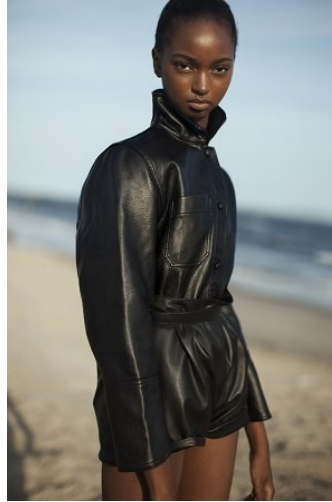

VNY

Height 5'11" Waist 23.5" Bust 33

•

Shoes 8 Eyes Brown Hair Black

928 Broadway, Suite 700, New York, NY 10001 NEW YORK USA 10001 T: +1 212-206-1012

VNY

Height 5'11" Waist 23.5" Bust 33

•
Shoes 8 Eyes Brown Hair Black