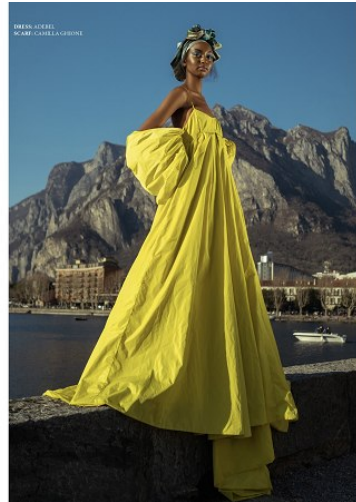

VNY

Height 5'11" Waist 23.5" Bust 33

•

Shoes 8 Eyes Brown Hair Black

928 Broadway, Suite 700, New York, NY 10010 NEW YORK USA 10001 T: +1 212-206-1012

VNY

Height 5'11" Waist 23.5" Bust 33

•