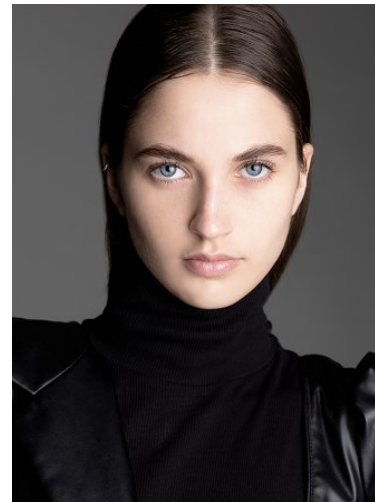

WNY

Height 5'9.5" Waist 23" Bust 32

•

Shoes 9 Eyes Blue Hair Brown

928 Broadway, Suite 700, New York, NY 10010 NEW YORK USA 10001 T: +1 212-206-1012