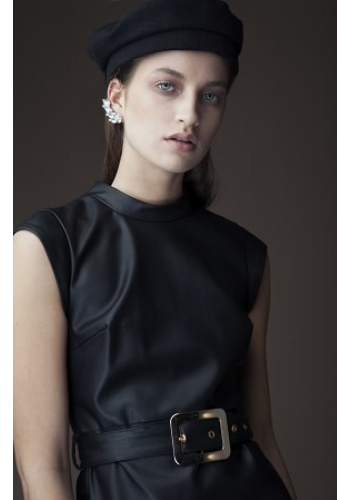

WNY

Height 5'9.5" Waist 23" Bust 32

•

Shoes 9 Eyes Blue Hair Brown

928 Broadway, Suite 700, New York, NY 10010 NEW YORK USA 10001 T: +1 212-206-1012