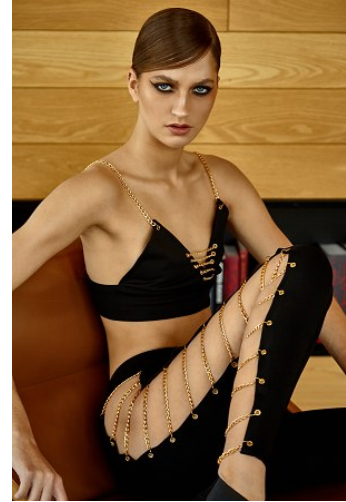

VNY

Height 5'9.5" Waist 23" Bust 32

•

Shoes 9 Eyes Blue Hair Brown

928 Broadway, Suite 700, New York, NY 10010 NEW YORK USA 10001 T: +1 212-206-1012

Hip 34

VNY

Height 5'9.5" Waist 23" Bust 32

•

Shoes 9 Eyes Blue Hair Brown

928 Broadway, Suite 700, New York, NY 10010 NEW YORK USA 10001 T: +1 212-206-1012

VNY

Height 5'9.5" Waist 23" Bust 32

•

Shoes 9 Eyes Blue Hair Brown

928 Broadway, Suite 700, New York, NY 10010 NEW YORK USA 10001 T: +1 212-206-1012