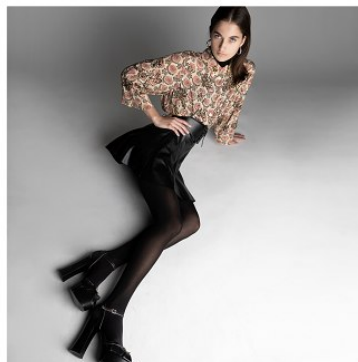

VNY

Height 5'9.5" Waist 23" Bust 32

•

Shoes 9 Eyes Blue Hair Brown

928 Broadway, Suite 700, New York, NY 10010 NEW YORK USA 10001 T: +1 212-206-1012

Hip 34

VNY

Height 5'9.5" Waist 23" Bust 32

•

Shoes 9 Eyes Blue Hair Brown

928 Broadway, Suite 700, New York, NY 10010 NEW YORK USA 10001 T: +1 212-206-1012

VNY

Height 5'9.5" Waist 23" Bust 32

•

Shoes 9 Eyes Blue Hair Brown

928 Broadway, Suite 700, New York, NY 10010 NEW YORK USA 10001 T: +1 212-206-1012