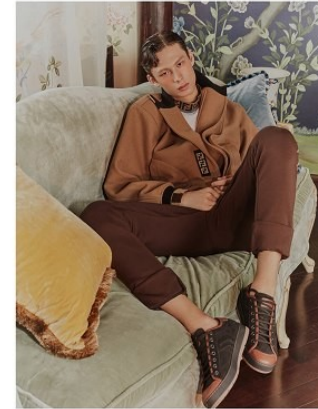

WNY

Height 6'2" Waist 28.5" Suit 36" L Inseam 34" Eyes Brown Hair Black

928 Broadway, Suite 700, New York, NY 10010 NEW YORK USA 10001 T: +1 212-206-1012

WNY

Height 6'2" Waist 28.5" Suit 36" L Inseam 34" Eyes Brown Hair Black