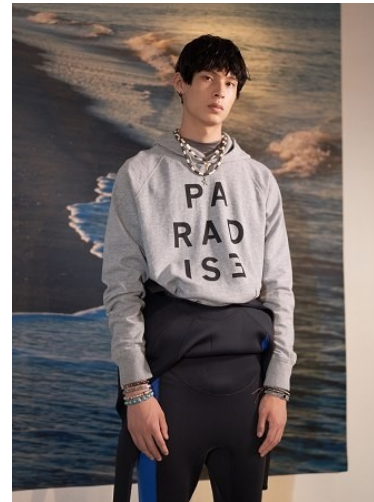

WNY

Height 6'2" Waist 28.5" Suit 36" L Inseam 34" Eyes Brown Hair Black

928 Broadway, Suite 700, New York, NY 10010 NEW YORK USA 10001 T: +1 212-206-1012