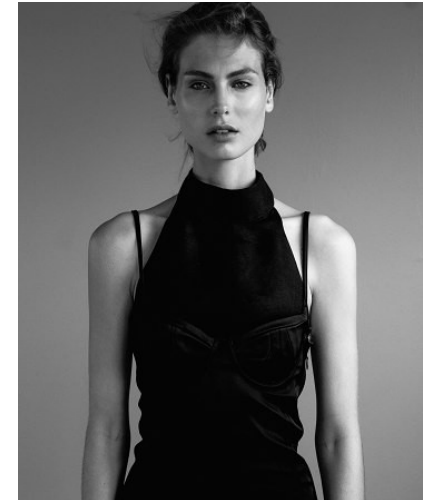

VNY

Height 5'10" Waist 23.5" Bust 32.5

•

Shoes 8 Eyes Green Hair Dark Blonde

928 Broadway, Suite 700, New York, NY 10001 NEW YORK USA 10001 T: +1 212-206-1012