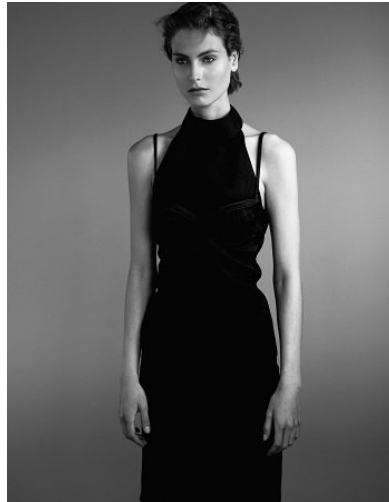

VNY

Height 5'10" Waist 23.5" Bust 32.5

•

Shoes 8 Eyes Green Hair Dark Blonde

928 Broadway, Suite 700, New York, NY 10010 NEW YORK USA 10001 T: +1 212-206-1012