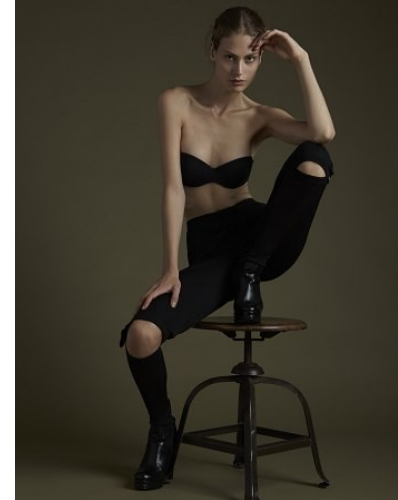

VNY

Height 5'10" Waist 23.5" Bust 32.5

•

Shoes 8 Eyes Green Hair Dark Blonde

928 Broadway, Suite 700, New York, NY 10010 NEW YORK USA 10001 T: +1 212-206-1012

VNY

Height 5'10" Waist 23.5" Bust 32.5

•

Shoes 8 Eyes Green Hair Dark Blonde

928 Broadway, Suite 700, New York, NY 10010 NEW YORK USA 10001 T: +1 212-206-1012

VNY

Height 5'10" Waist 23.5" Bust 32.5

•

Shoes 8 Eyes Green Hair Dark Blonde

928 Broadway, Suite 700, New York, NY 10001 NEW YORK USA 10001 T: +1 212-206-1012