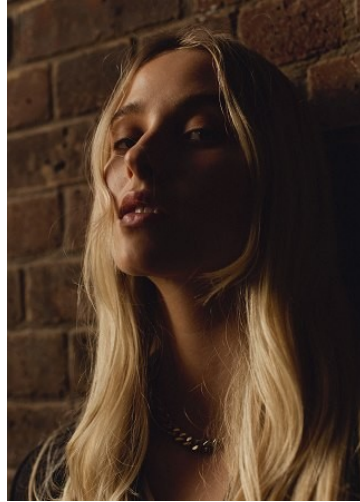

VNY

Height 5'10" Waist 25" Bust 32

•

Shoes 7 Eyes Blue Hair Blonde

928 Broadway, Suite 700, New York, NY 10010 NEW YORK USA 10001 T: +1 212-206-1012

VNY

Height 5'10" Waist 25" Bust 32

•