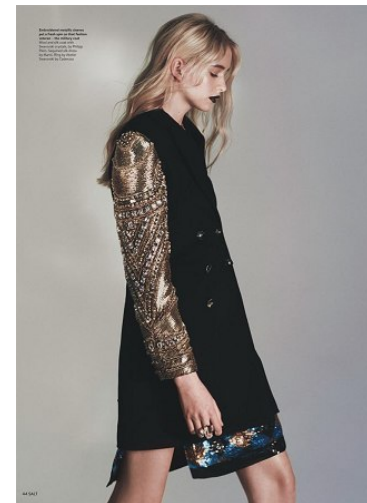

VNY

Height 5'10" Waist 25" Bust 32

Shoes 7 Eyes Blue Hair Blonde

928 Broadway, Suite 700, New York, NY 10010 NEW YORK USA 10001 T: +1 212-206-1012