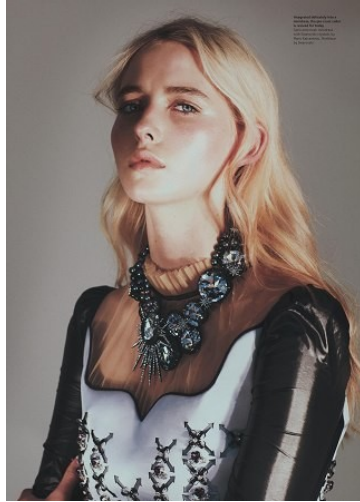

VNY

Height 5'10" Waist 25" Bust 32

•

Shoes 7 Eyes Blue Hair Blonde

928 Broadway, Suite 700, New York, NY 10010 NEW YORK USA 10001 T: +1 212-206-1012