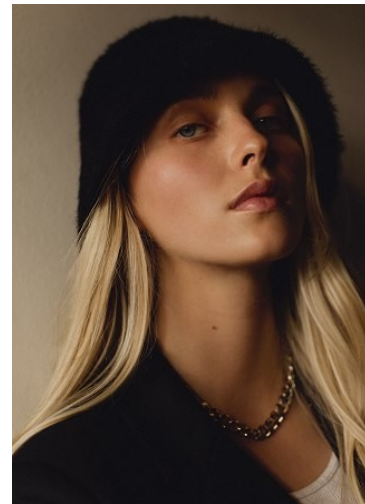

VNY

Height 5'10" Waist 25" Bust 32

•

Shoes 7 Eyes Blue Hair Blonde

928 Broadway, Suite 700, New York, NY 10010 NEW YORK USA 10001 T: +1 212-206-1012